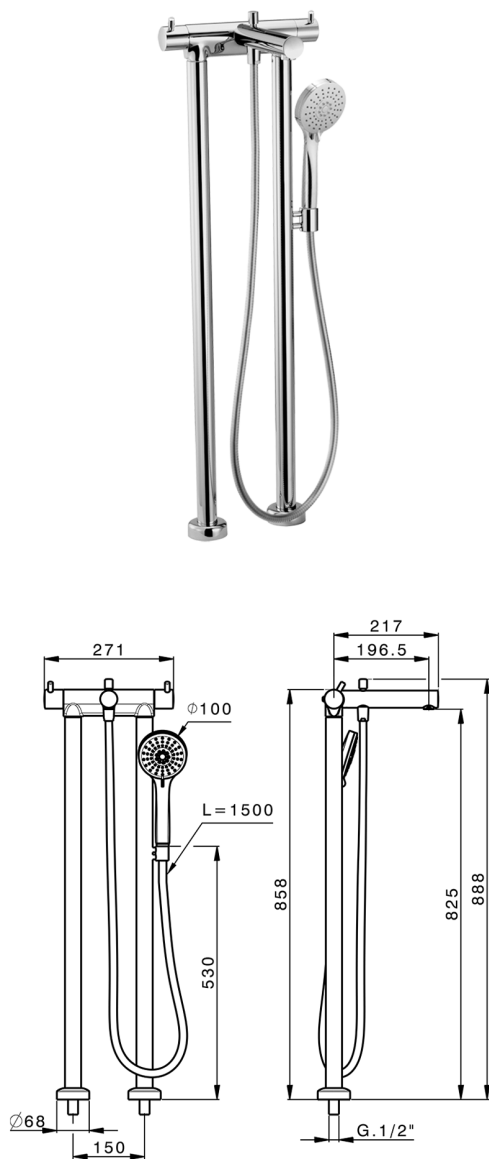

## Thermostatic floor-mounted bath mixer NUOVA KIRUNA\_K2T39010

MODEL **K2T39010**

Free-Standing Bath/S.Thermo Set,riser shower bracket,100 mm ABS 3 sprays handshower,150 cm smooth SILVERFLEX Flexible Hose

### AVAILABLE FINISHINGS

-  **21** 21 Chrome
-  **26** 26 Old Copper
-  **2F** 2F Brushed Nickel
-  **2W** 2W Brushed Gold
-  **40** 40 Matt Black
-  **4Q** 4Q Matt White

### CHARACTERISTICS

Cartridge Spare Parts **24.04A.PP**

**8x20 Plus P Thermostatic Valve**