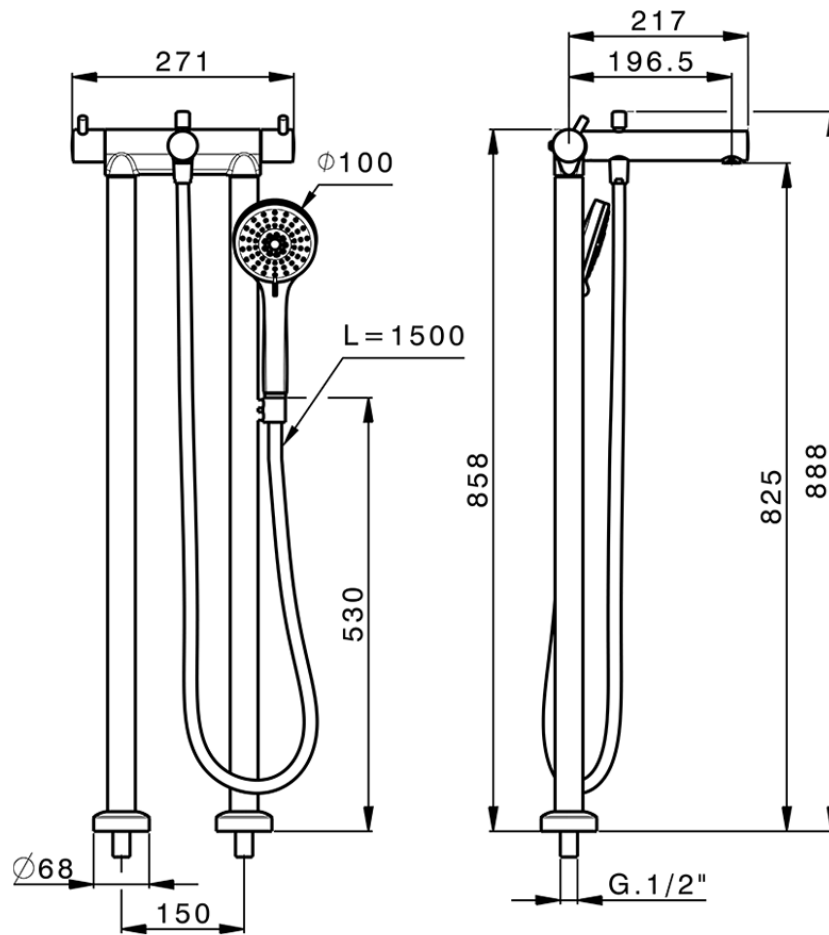

Thermostatic floor-mounted bath mixer NUOVA KIRUNA\_K2T39010

K2T39010

<https://en.huberitalia.com/thermostatic-floor-mounted-bath-mixer-nuova-kiruna-k2t39010>

2026-04-06