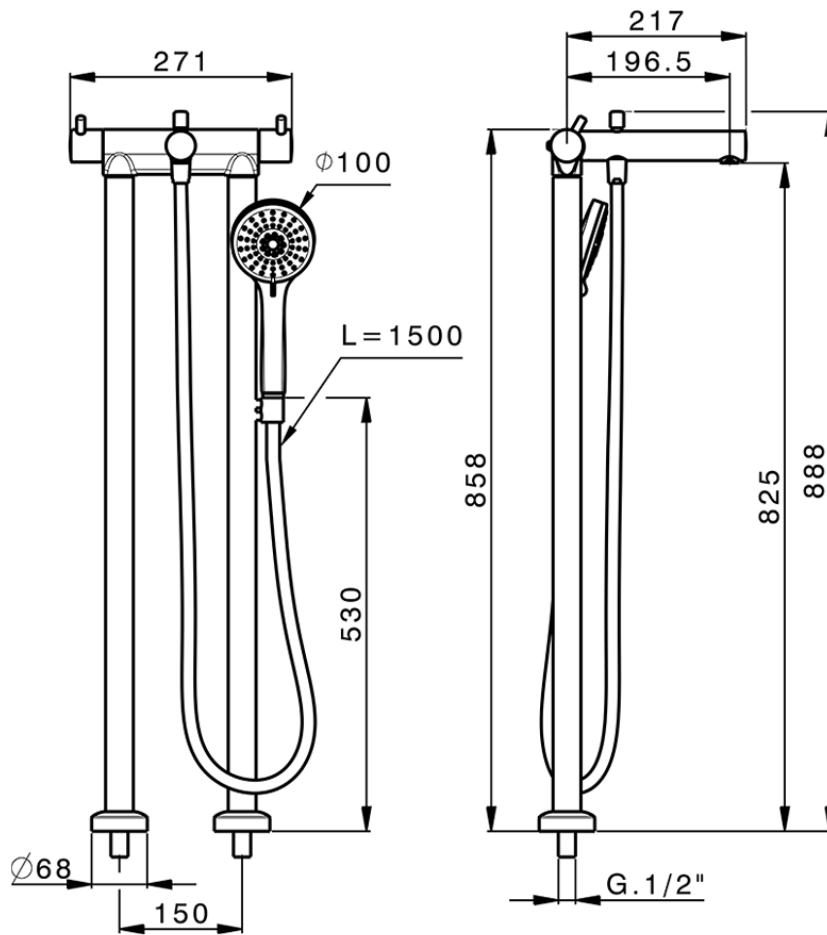

Thermostatic floor-mounted bath mixer NUOVA KIRUNA_K2T39010

K2T39010

<https://en.huberitalia.com/thermostatic-floor-mounted-bath-mixer-nuova-kiruna-k2t39010>

2026-06-26