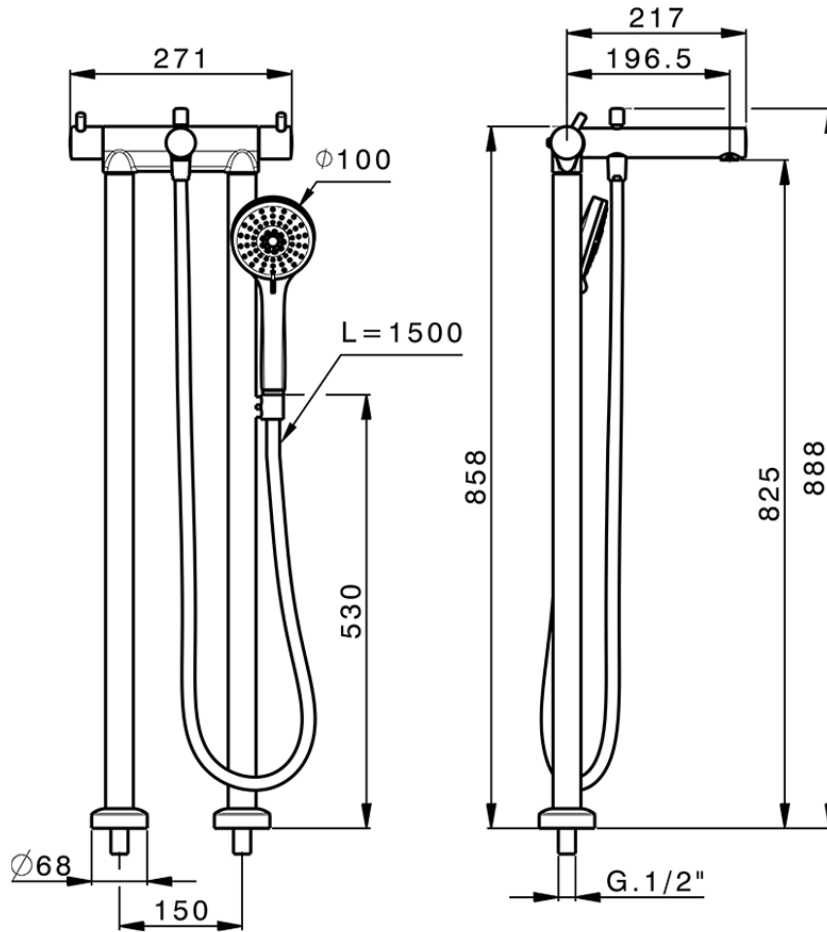

Thermostatic floor-mounted bath mixer NUOVA KIRUNA_K2T39010

K2T39010

<https://en.huberitalia.com/thermostatic-floor-mounted-bath-mixer-nuova-kiruna-k2t39010>

2026-05-25