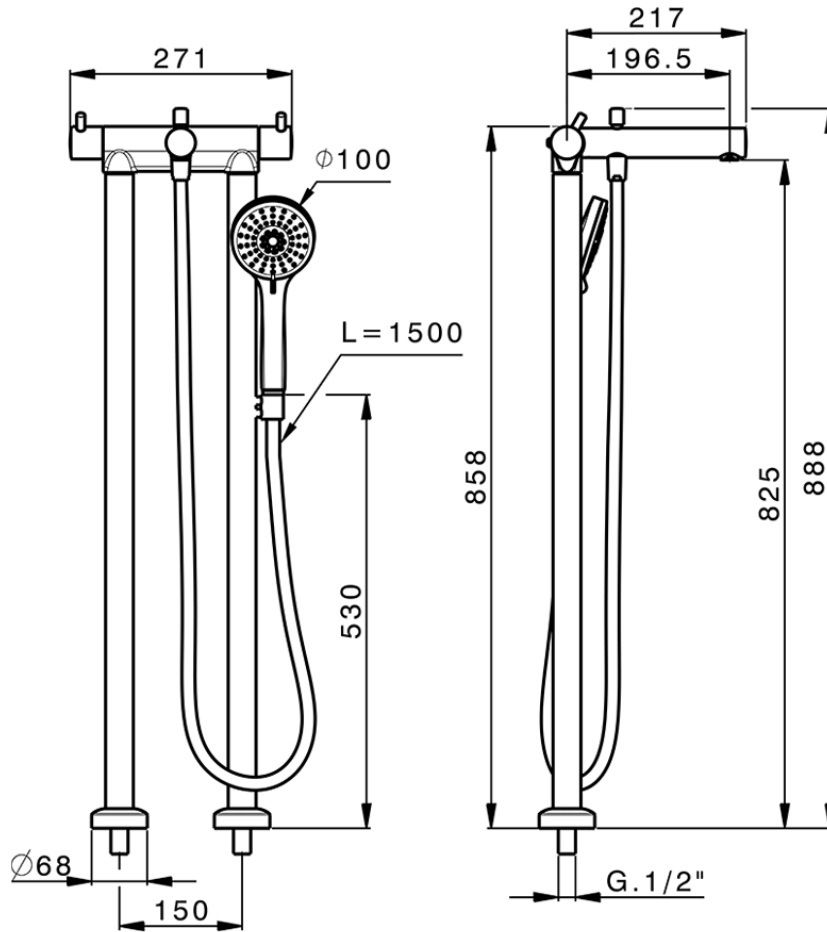

Thermostatic floor-mounted bath mixer NUOVA KIRUNA\_K2T39010

K2T39010

<https://en.huberitalia.com/thermostatic-floor-mounted-bath-mixer-nuova-kiruna-k2t39010>

2026-04-06