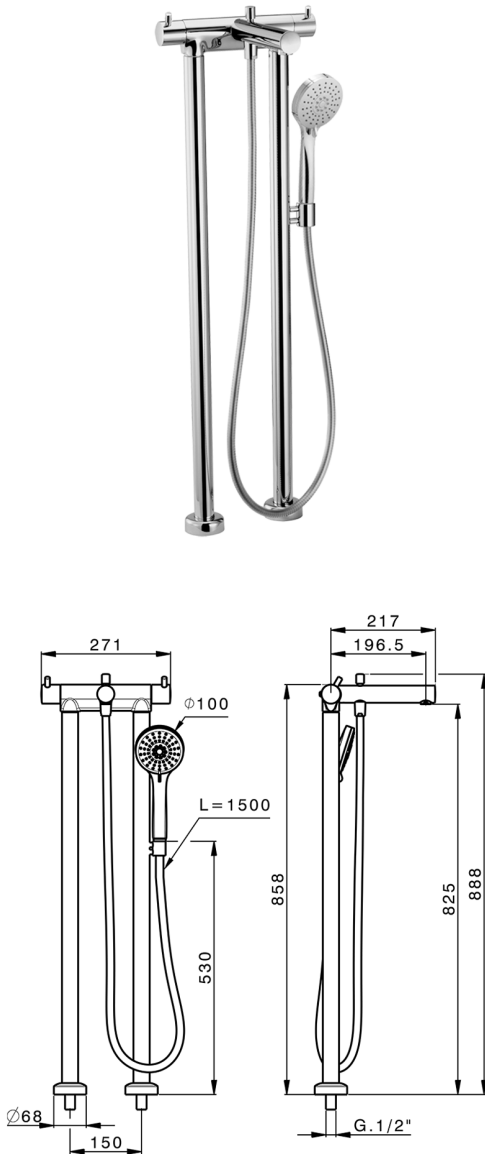

## Thermostatic floor-mounted bath mixer NUOVA KIRUNA\_K2T39010

MODEL **K2T39010**

Free-Standing Bath/S.Thermo Set,riser shower bracket,100 mm ABS 3 sprays handshower,150 cm smooth SILVERFLEX Flexible Hose

### AVAILABLE FINISHINGS

-  **21** 21 Chrome
-  **26** 26 Old Copper
-  **2F** 2F Brushed Nickel
-  **2W** 2W Brushed Gold
-  **40** 40 Matt Black
-  **4Q** 4Q Matt White

### CHARACTERISTICS

Cartridge Spare Parts **24.04A.PP**

**8x20 Plus P Thermostatic Valve**