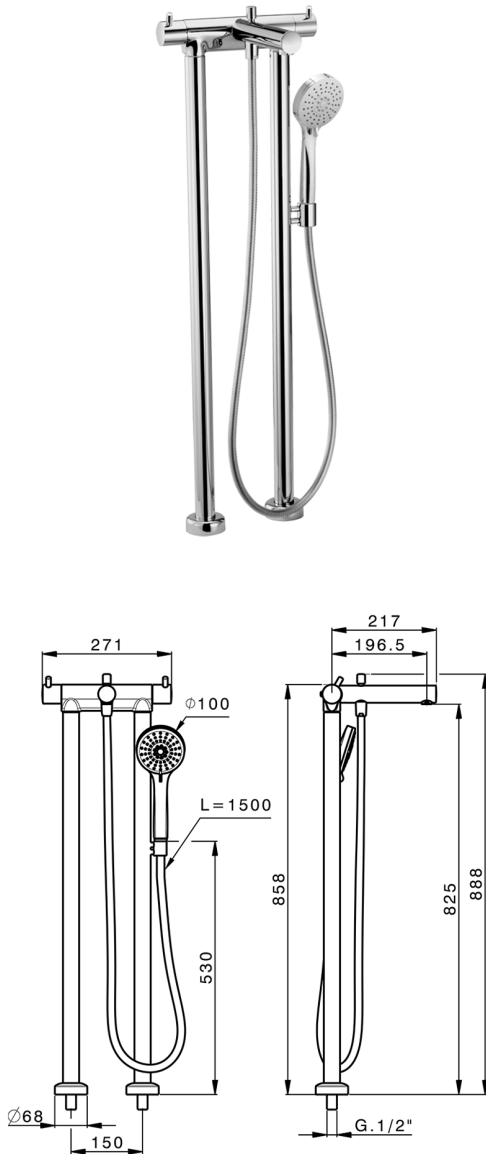

## Thermostatic floor-mounted bath mixer NUOVA KIRUNA\_K2T39010

MODEL **K2T39010**

Free-Standing Bath/S.Thermo Set,riser shower bracket,100 mm ABS 3 sprays handshower,150 cm smooth SILVERFLEX Flexible Hose

### AVAILABLE FINISHINGS

-  **21** 21 Chrome
-  **26** 26 Old Copper
-  **2F** 2F Brushed Nickel
-  **2W** 2W Brushed Gold
-  **40** 40 Matt Black
-  **4Q** 4Q Matt White

### CHARACTERISTICS

Cartridge Spare Parts **24.04A.PP**

**8x20 Plus P Thermostatic Valve**