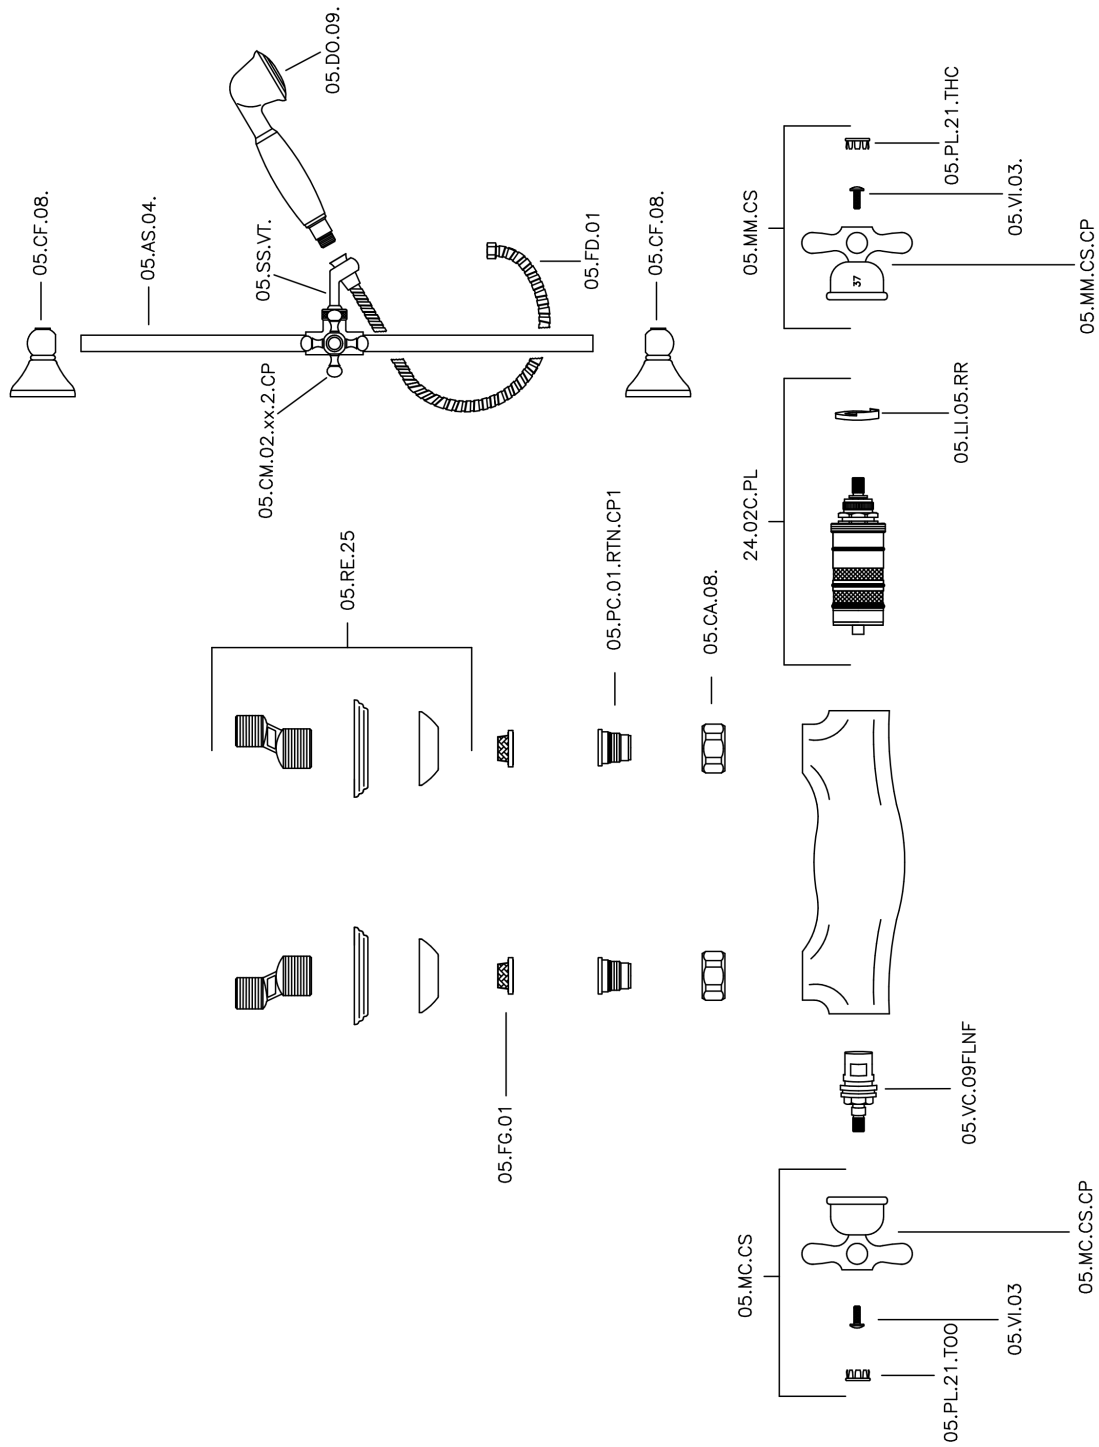

Thermostatic shower mixer with sliding bar CROISSETTE_CSS01010

MODEL **CSS01010**

Thermostatic shower mixer with sliding bar, 56 cm sliding rail kit with sliding bracket, classic D.53 mm Brass one spray handshower, Brass 150 cm. flexible hose

AVAILABLE FINISHINGS

-  **21** 21 Chrome
-  **27** 27 Old Bronze
-  **2G** 2G Antique Gold
-  **2W** 2W Brushed Gold

CHARACTERISTICS

Cartridge Spare Parts **24.04A.PP**

8x20 Plus P Thermostatic Valve

Thermostatic

The Huber thermostatic is your personal water manager, helping you to handle, control and save water and energy.

Thermostatic shower mixer with sliding bar CROISSETTE_CSS01010

CSS01010

<https://en.huberitalia.com/thermostatic-shower-mixer-with-sliding-bar-croisette-css01010>