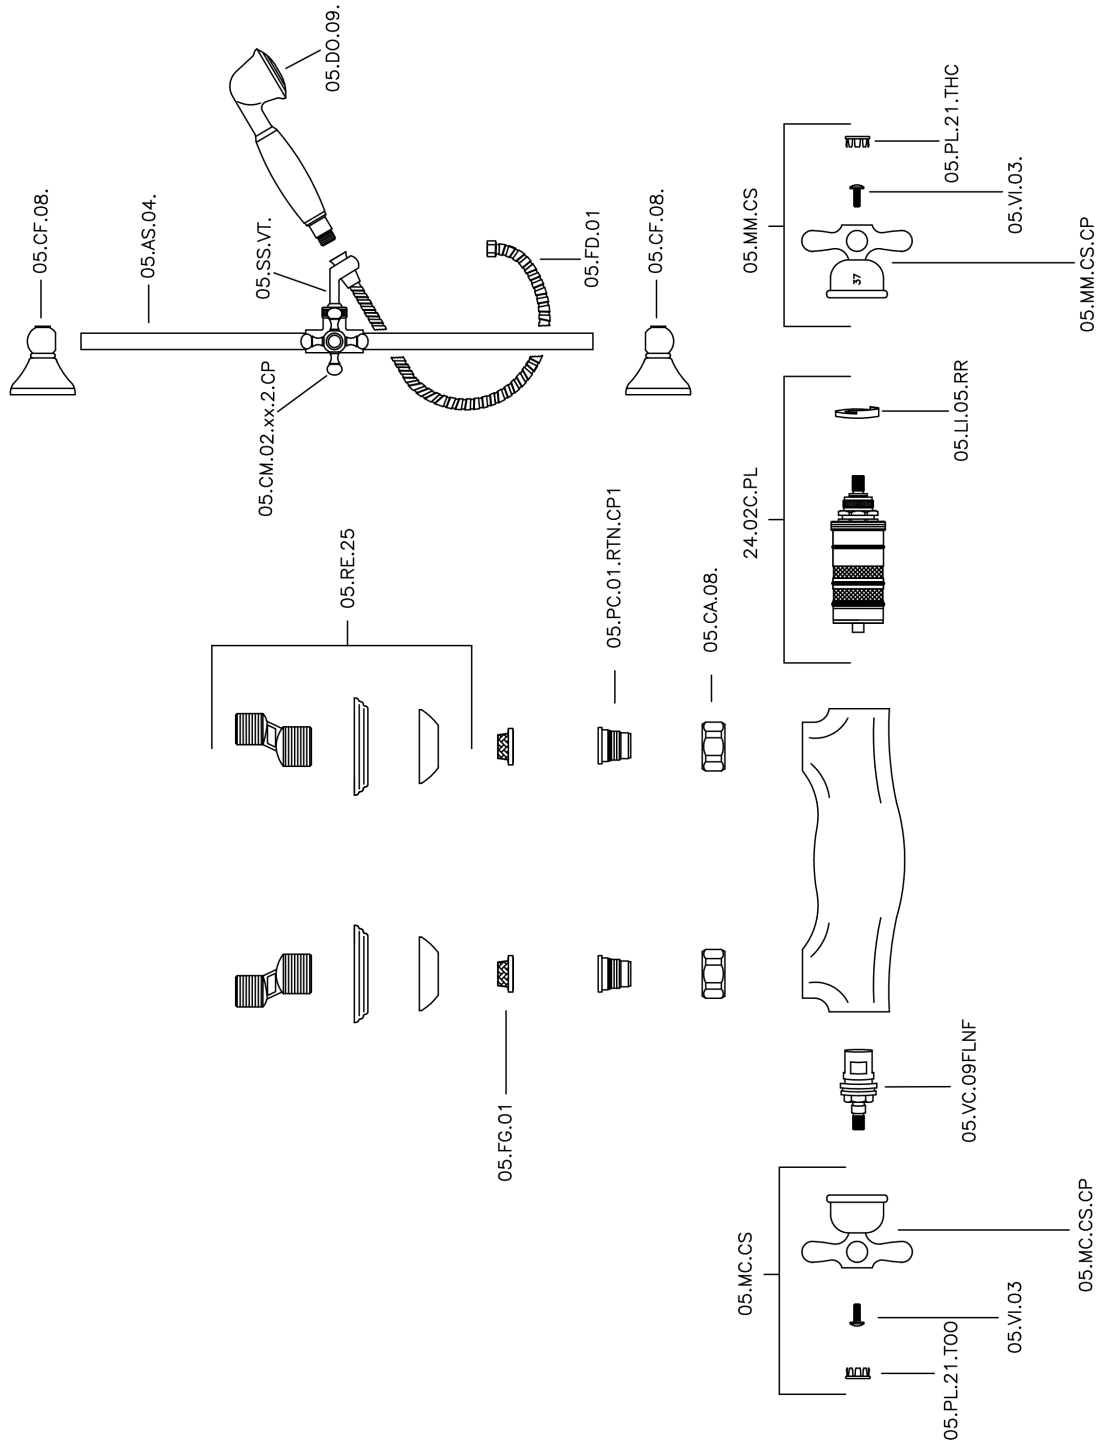

Thermostatic shower mixer with sliding bar CROISSETTE_CSS01010

MODEL **CSS01010**

Thermostatic shower mixer with sliding bar, 56 cm sliding rail kit with sliding bracket, classic D.53 mm Brass one spray handshower, Brass 150 cm. flexible hose

AVAILABLE FINISHINGS

-  **21** 21 Chrome
-  **27** 27 Old Bronze
-  **2G** 2G Antique Gold
-  **2W** 2W Brushed Gold

CHARACTERISTICS

Cartridge Spare Parts **24.04A.PP**

8x20 Plus P Thermostatic Valve

Thermostatic

The Huber thermostatic is your personal water manager, helping you to handle, control and save water and energy.

Thermostatic shower mixer with sliding bar CROISSETTE_CSS01010

CSS01010

<https://en.huberitalia.com/thermostatic-shower-mixer-with-sliding-bar-croisette-css01010>