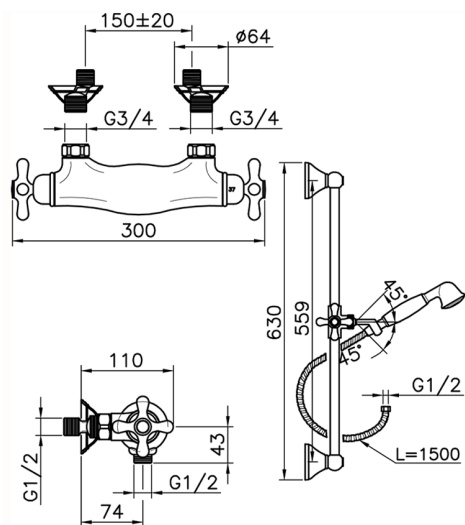

Thermostatic shower mixer with sliding bar CROISSETTE_CSS01010

MODEL **CSS01010**

Thermostatic shower mixer with sliding bar, 56 cm sliding rail kit with sliding bracket, classic D.53 mm Brass one spray handshower, Brass 150 cm. flexible hose

AVAILABLE FINISHINGS

-  **21** 21 Chrome
-  **27** 27 Old Bronze
-  **2G** 2G Antique Gold
-  **2W** 2W Brushed Gold

CHARACTERISTICS

Cartridge Spare Parts **24.04A.PP**

8x20 Plus P Thermostatic Valve

Thermostatic