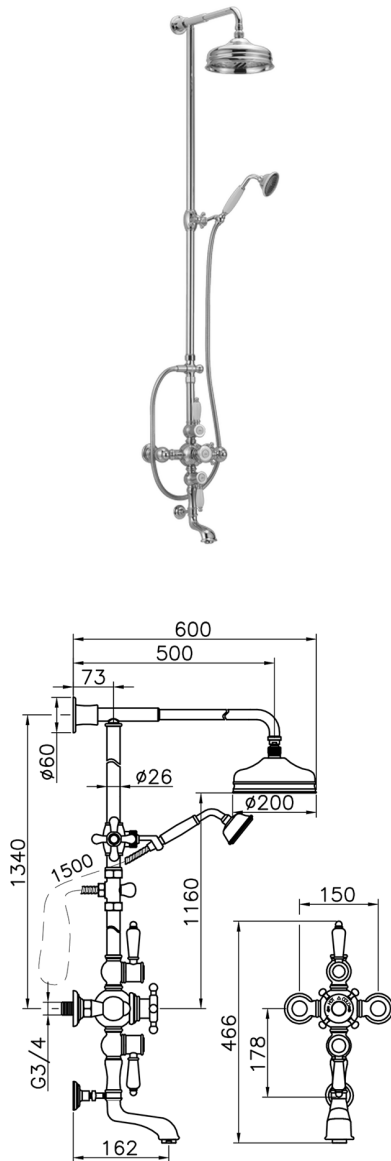

3-function Thermostatic bath set COLUMNS_592.VN21H.

MODEL **592.VN21H.**

3-function Thermostatic bath set, 2-outlet diverter, not Adjustable Column, 2 Stopvalves, sliding handshower bracket, 78 mm Brass Classic one spray handshower, 200 mm Brass round headshower, 150 cm Brass flexible hose

AVAILABLE FINISHINGS

-  **AC** AC Satin Brushed Nickel
-  **AG** AG Antique Gold
-  **BA** BA Old Bronze
-  **CR** CR Chrome

CHARACTERISTICS

Cartridge Spare Parts **24.04A.PP**

8x20 Plus P Thermostatic Valve