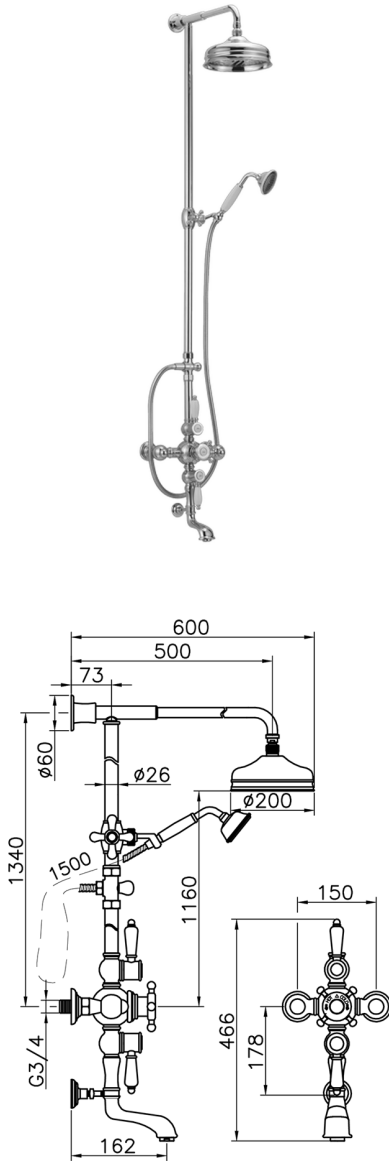

3-function Thermostatic bath set COLUMNS_592.VN21H.

MODEL **592.VN21H.**

3-function Thermostatic bath set, 2-outlet diverter, not Adjustable Column, 2 Stopvalves, sliding handshower bracket, 78 mm Brass Classic one spray handshower, 200 mm Brass round headshower, 150 cm Brass flexible hose

AVAILABLE FINISHINGS

-  **AC** AC Satin Brushed Nickel
-  **AG** AG Antique Gold
-  **BA** BA Old Bronze
-  **CR** CR Chrome

CHARACTERISTICS

Cartridge Spare Parts **24.04A.PP**

8x20 Plus P Thermostatic Valve