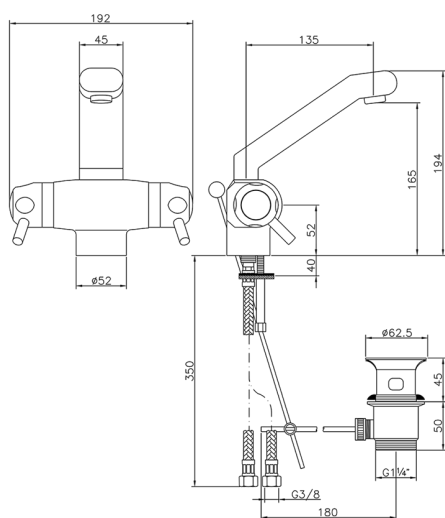

## Thermostatic washbasin mixer COMMUNITY\_CPT51010

MODEL **CPT51010**

Thermostatic washbasin mixer, with 1"1/4 pop-up waste, G.3/8" stainless steel flexible hose

AVAILABLE FINISHINGS

CHARACTERISTICS

Cartridge Spare Parts **24.02AB.PL**

**12x32 Plus Thermostatic Valve**