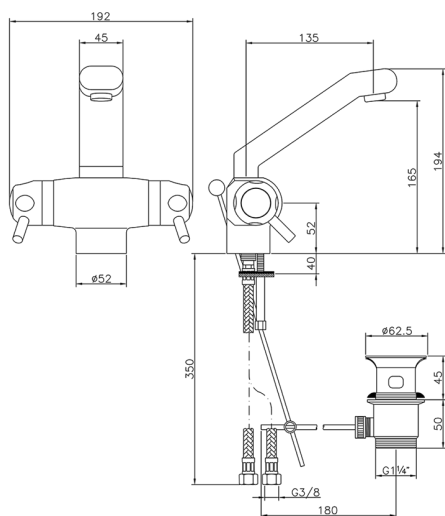

## Thermostatic washbasin mixer COMMUNITY\_CPT51010

MODEL **CPT51010**

Thermostatic washbasin mixer, with 1"1/4 pop-up waste, G.3/8" stainless steel flexible hose

AVAILABLE FINISHINGS

CHARACTERISTICS

Cartridge Spare Parts **24.02AB.PL**

**12x32 Plus Thermostatic Valve**