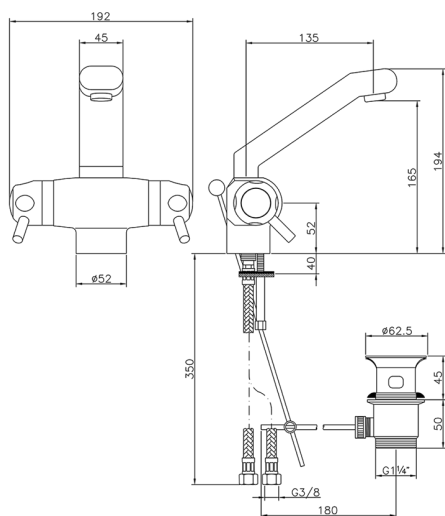

Thermostatic

The Huber thermostatic is your personal water manager, helping you to handle, control and save water and energy.

2026-06-26