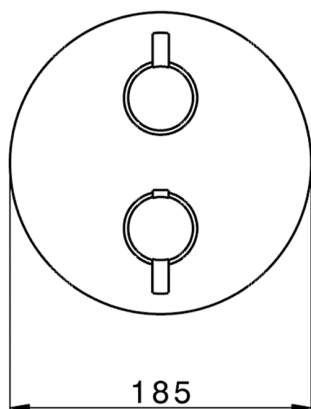

## Exposed part for Thermostatic One Box Valve M32\_MT0BT030

MODEL **MT0BT030**

Exposed part for Thermostatic One Box Valve, with 1-2-3 outlet devia stop, Minimum depth of installation: 67 mm, without concealed part, for items ZB00B030-ZB00B031

### CHARACTERISTICS

Cartridge Spare Parts **24.04A.PP**  
 Installation **Concealed**  
 Required concealed parts **ZB00B031**  
**ZB00B030**