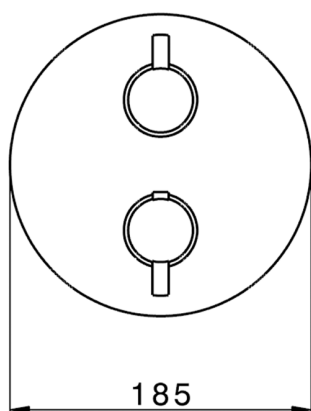

Exposed part for Thermostatic One Box Valve M32_MT0BT030

MODEL **MT0BT030**

Exposed part for Thermostatic One Box Valve, with 1-2-3 outlet devia stop, Minimum depth of installation: 67 mm, without concealed part, for items ZB00B030-ZB00B031

AVAILABLE FINISHINGS

-  **21** 21 Chrome
-  **26** 26 Old Copper
-  **2F** 2F Brushed Nickel
-  **2W** 2W Brushed Gold
-  **40** 40 Matt Black
-  **4Q** 4Q Matt White

CHARACTERISTICS

Cartridge Spare Parts **24.04A.PP**
 Installation **Concealed**
 Required concealed parts **ZB00B031**
ZB00B030