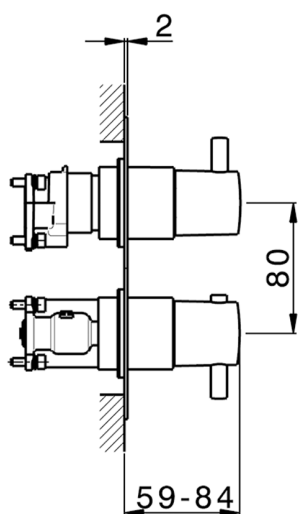

Exposed part for Thermostatic One Box Valve M32_MT0BT030

MODEL **MT0BT030**

Exposed part for Thermostatic One Box Valve, with 1-2-3 outlet devia stop, Minimum depth of installation: 67 mm, without concealed part, for items ZB00B030-ZB00B031

AVAILABLE FINISHINGS

-  **21** 21 Chrome
-  **26** 26 Old Copper
-  **2F** 2F Brushed Nickel
-  **2W** 2W Brushed Gold
-  **40** 40 Matt Black
-  **4Q** 4Q Matt White

CHARACTERISTICS

Cartridge Spare Parts **24.04A.PP**
 Installation **Concealed**
 Required concealed parts **ZB00B031**
ZB00B030