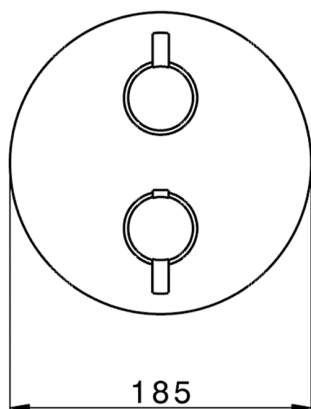

Exposed part for Thermostatic One Box Valve M32_MT0BT030

MODEL **MT0BT030**

Exposed part for Thermostatic One Box Valve, with 1-2-3 outlet deviator, Minimum depth of installation: 67 mm, without concealed part, for items ZB00B030-ZB00B031

AVAILABLE FINISHINGS

-  **21** 21 Chrome
-  **26** 26 Old Copper
-  **2F** 2F Brushed Nickel
-  **2W** 2W Brushed Gold
-  **40** 40 Matt Black
-  **4Q** 4Q Matt White

CHARACTERISTICS

Cartridge Spare Parts **24.04A.PP**
 Installation **Concealed**
 Required concealed parts **ZB00B031**
ZB00B030