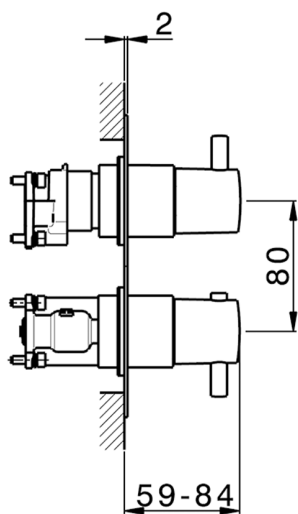

## Exposed part for Thermostatic One Box Valve M32\_MT0BT030

MODEL **MT0BT030**

Exposed part for Thermostatic One Box Valve, with 1-2-3 outlet devia stop, Minimum depth of installation: 67 mm, without concealed part, for items ZB00B030-ZB00B031

### CHARACTERISTICS

Cartridge Spare Parts **24.04A.PP**  
 Installation **Concealed**  
 Required concealed parts **ZB00B031**  
**ZB00B030**