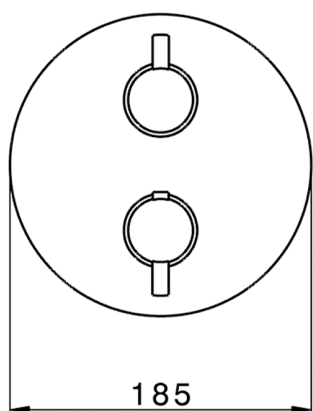

Exposed part for Thermostatic One Box Valve M32_MT0BT030

MODEL **MT0BT030**

Exposed part for Thermostatic One Box Valve, with 1-2-3 outlet devia stop, Minimum depth of installation: 67 mm, without concealed part, for items ZB00B030-ZB00B031

AVAILABLE FINISHINGS

-  **21** 21 Chrome
-  **26** 26 Old Copper
-  **2F** 2F Brushed Nickel
-  **2W** 2W Brushed Gold
-  **40** 40 Matt Black
-  **4Q** 4Q Matt White

CHARACTERISTICS

Cartridge Spare Parts **24.04A.PP**
 Installation **Concealed**
 Required concealed parts **ZB00B031**
ZB00B030