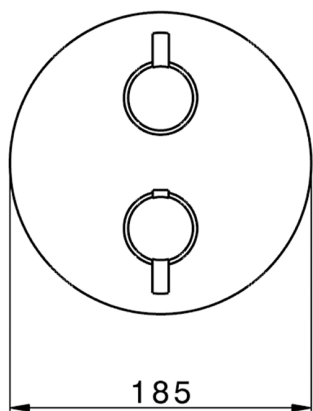

## Exposed part for Thermostatic One Box Valve M32\_MT0BT030

MODEL **MT0BT030**

Exposed part for Thermostatic One Box Valve, with 1-2-3 outlet devia stop, Minimum depth of installation: 67 mm, without concealed part, for items ZB00B030-ZB00B031