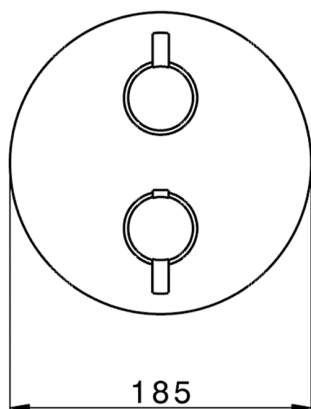

## Exposed part for Thermostatic One Box Valve M32\_MT0BT030

MODEL **MT0BT030**

Exposed part for Thermostatic One Box Valve, with 1-2-3 outlet deviator, Minimum depth of installation: 67 mm, without concealed part, for items ZB00B030-ZB00B031

### CHARACTERISTICS

Cartridge Spare Parts **24.04A.PP**  
 Installation **Concealed**  
 Required concealed parts **ZB00B031**  
**ZB00B030**