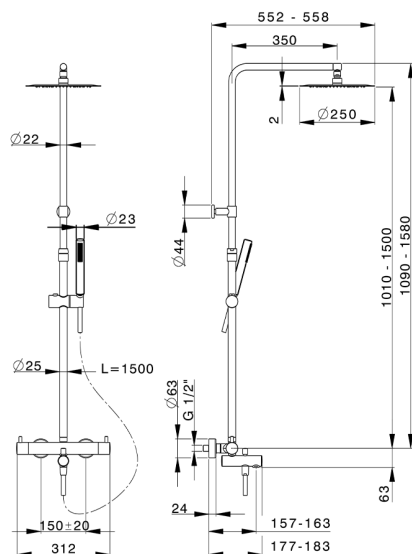

3-function Thermostatic shower set M32_MTC8501D

MODEL **MTC8501D**

3-Function thermostatic bath set, adjustable Column, 23 mm Brass One Spray handshower, 250 mm round showerhead 2 mm thick INOX, 150 cm smooth SUPREME Flexible Hose

AVAILABLE FINISHINGS

CHARACTERISTICS

Cartridge Spare Parts **22.04A.AR - ZZ97279004**

Argo 2 (long filter) Thermostatic Valve

DeviaStop

The Huber Devia Stop technology allows to adjust the water flow and to direct it to the selected output point (overhead soaker, hand shower, etc).