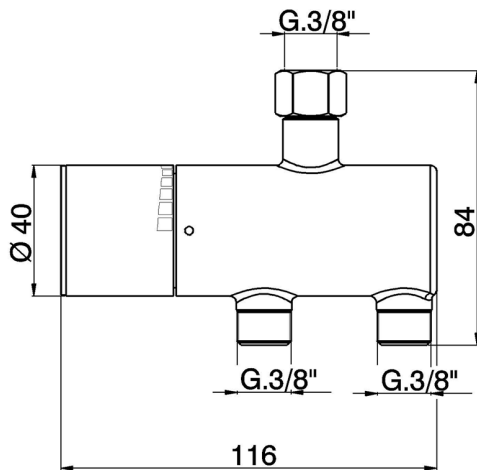

## Temperature limiter COMMUNITY\_TYT83010

MODEL **TYT83010**

Temperature limiter, without installation kit

AVAILABLE FINISHINGS

CHARACTERISTICS

2026-06-06