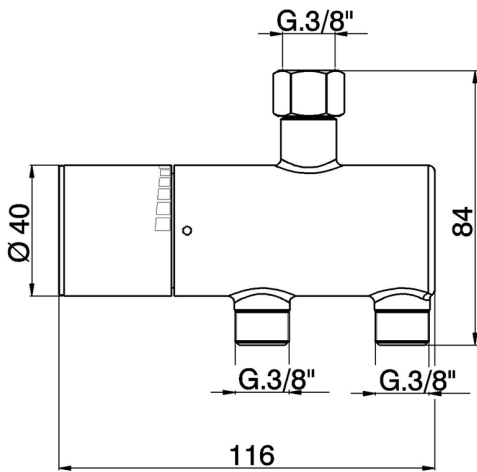

Temperature limiter **COMMUNITY_TYT83010**

MODEL **TYT83010**

Temperature limiter, without installation kit

AVAILABLE FINISHINGS

 **21** 21 Chrome

CHARACTERISTICS

2026-04-06