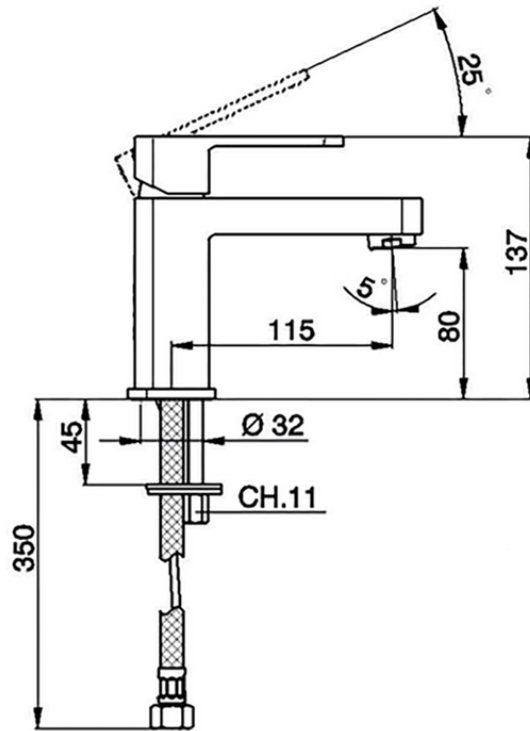

## Single lever washbasin mixer DADO\_DD000540

DD000540

<https://en.huberitalia.com/single-lever-washbasin-mixer-dado-dd000540>

2026-04-06