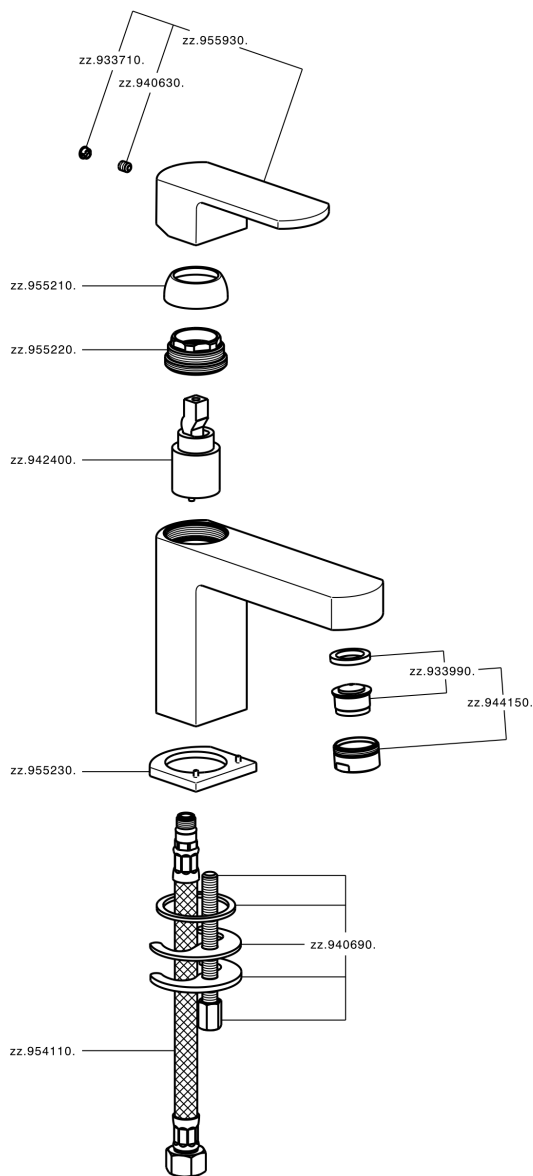

Single lever washbasin mixer DADO_DD000540

DD000540

<https://en.huberitalia.com/single-lever-washbasin-mixer-dado-dd000540>

2026-04-06