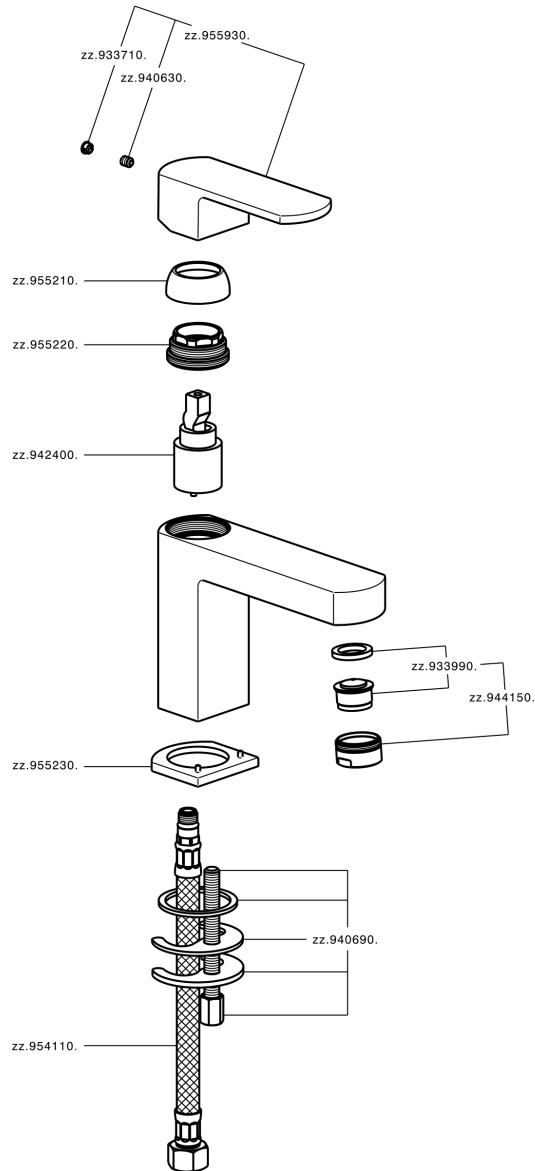

Single lever washbasin mixer DADO_DD000540

MODEL **DD000540**

Single lever washbasin mixer, without automatic pop-up waste, G.3/8" stainless steel flexible hoses

AVAILABLE FINISHINGS

-  **21** 21 Chrome
-  **2B** 2B Polished Nickel
-  **2F** 2F Brushed Nickel
-  **40** 40 Matt Black
-  **4Q** 4Q Matt White

CHARACTERISTICS

Cartridge Spare Parts **ZZ94240000**

25 mm Cartridge

Single lever washbasin mixer DADO_DD000540

DD000540

<https://en.huberitalia.com/single-lever-washbasin-mixer-dado-dd000540>

2026-06-13