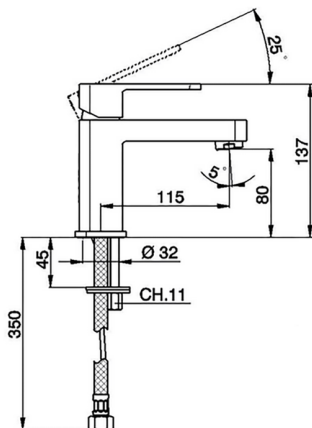

Single lever washbasin mixer DADO_DD000540

MODEL **DD000540**

Single lever washbasin mixer, without automatic pop-up waste, G.3/8" stainless steel flexible hoses

AVAILABLE FINISHINGS

-  **21** 21 Chrome
-  **2B** 2B Polished Nickel
-  **2F** 2F Brushed Nickel
-  **40** 40 Matt Black
-  **4Q** 4Q Matt White

CHARACTERISTICS

Cartridge Spare Parts **ZZ94240000**

25 mm Cartridge

Single lever washbasin mixer DADO_DD000540

DD000540

<https://en.huberitalia.com/single-lever-washbasin-mixer-dado-dd000540>

2026-06-13