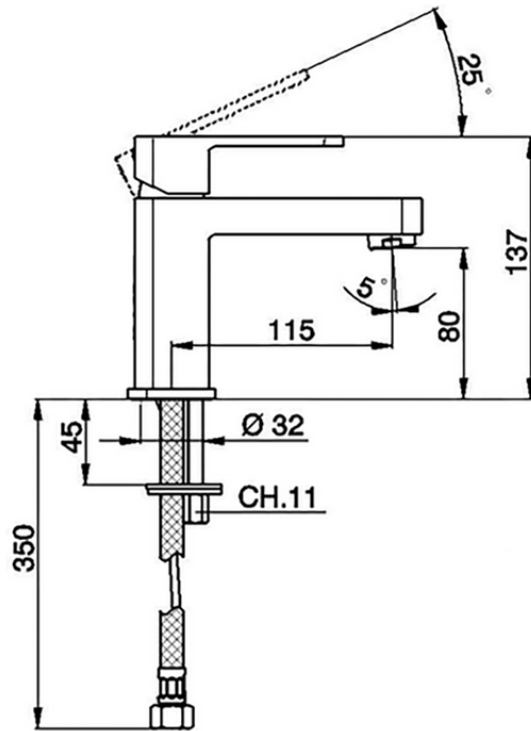

Single lever washbasin mixer DADO_DD000540

DD000540

<https://en.huberitalia.com/single-lever-washbasin-mixer-dado-dd000540>

2026-05-15