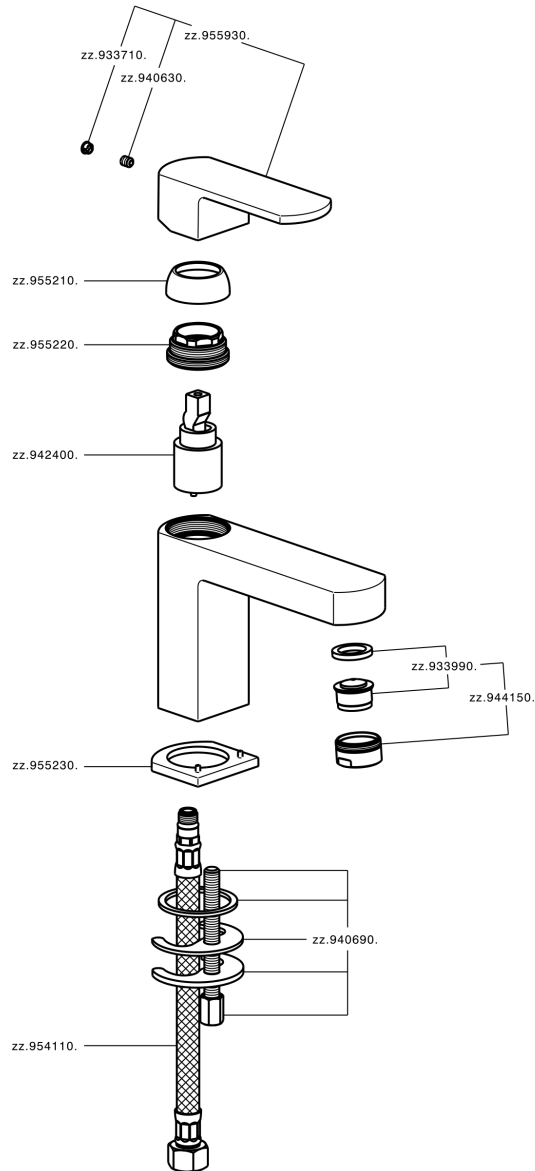

Single lever washbasin mixer DADO_DD000540

DD000540

<https://en.huberitalia.com/single-lever-washbasin-mixer-dado-dd000540>

2026-05-15