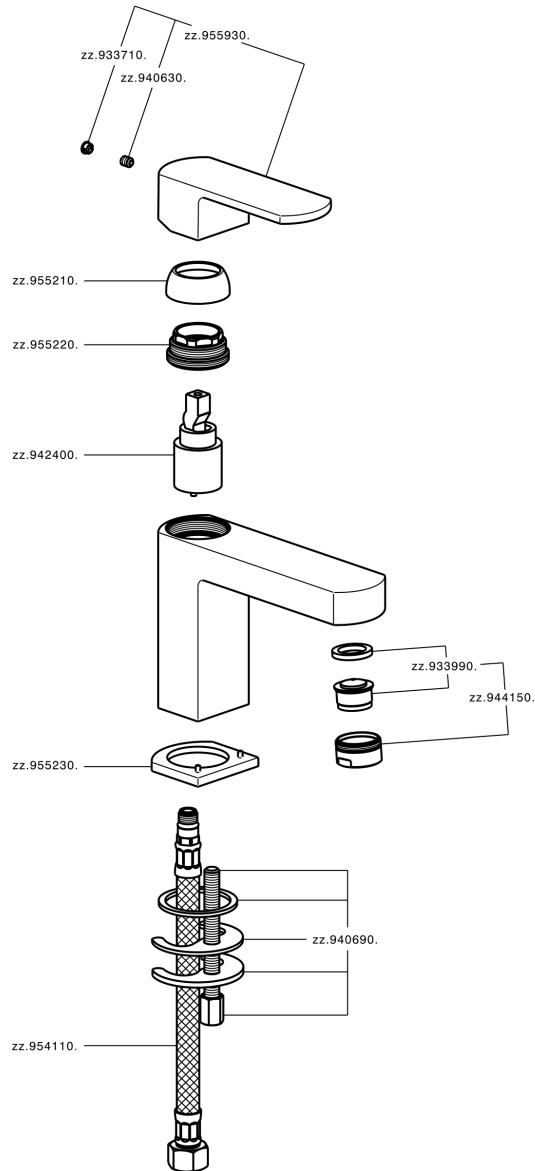

Single lever washbasin mixer DADO_DD000540

MODEL **DD000540**

Single lever washbasin mixer, without automatic pop-up waste, G.3/8" stainless steel flexible hoses

AVAILABLE FINISHINGS

-  **21** 21 Chrome
-  **2B** 2B Polished Nickel
-  **2F** 2F Brushed Nickel
-  **40** 40 Matt Black
-  **4Q** 4Q Matt White

CHARACTERISTICS

Cartridge Spare Parts **ZZ94240000**

25 mm Cartridge

Single lever washbasin mixer DADO_DD000540

DD000540

<https://en.huberitalia.com/single-lever-washbasin-mixer-dado-dd000540>

2026-06-06