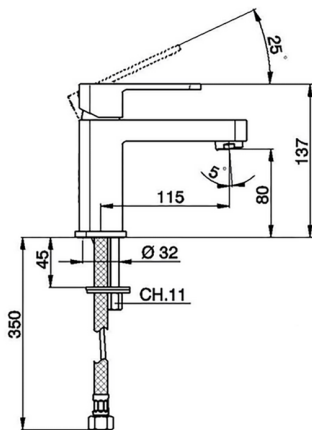

## Single lever washbasin mixer DADO\_DD000540

MODEL **DD000540**

Single lever washbasin mixer, without automatic pop-up waste, G.3/8" stainless steel flexible hoses

### CHARACTERISTICS

Cartridge Spare Parts **ZZ94240000**

**25 mm Cartridge**

## Single lever washbasin mixer DADO\_DD000540

DD000540

<https://en.huberitalia.com/single-lever-washbasin-mixer-dado-dd000540>

2026-04-11