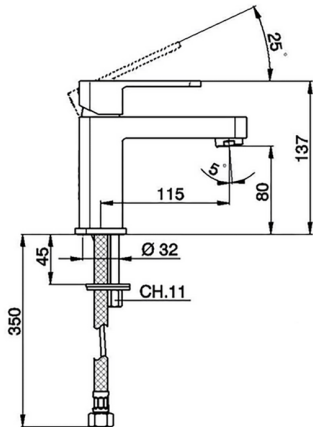

Single lever washbasin mixer DADO_DD000540

MODEL **DD000540**

Single lever washbasin mixer, without automatic pop-up waste, G.3/8" stainless steel flexible hoses

AVAILABLE FINISHINGS

-  **21** 21 Chrome
-  **2B** 2B Polished Nickel
-  **2F** 2F Brushed Nickel
-  **40** 40 Matt Black
-  **4Q** 4Q Matt White

CHARACTERISTICS

Cartridge Spare Parts **ZZ94240000**

25 mm Cartridge

Single lever washbasin mixer DADO_DD000540

DD000540

<https://en.huberitalia.com/single-lever-washbasin-mixer-dado-dd000540>

2026-06-06