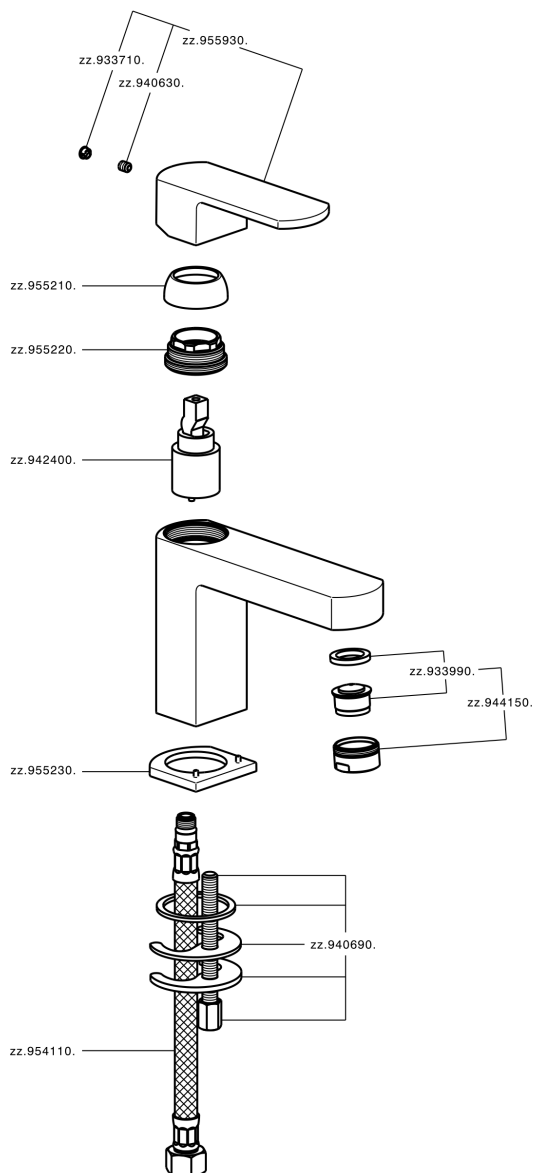

## Single lever washbasin mixer DADO\_DD000540

MODEL **DD000540**

Single lever washbasin mixer, without automatic pop-up waste, G.3/8" stainless steel flexible hoses

### CHARACTERISTICS

Cartridge Spare Parts **ZZ94240000**

**25 mm Cartridge**

## Single lever washbasin mixer DADO\_DD000540

DD000540

<https://en.huberitalia.com/single-lever-washbasin-mixer-dado-dd000540>

2026-04-11