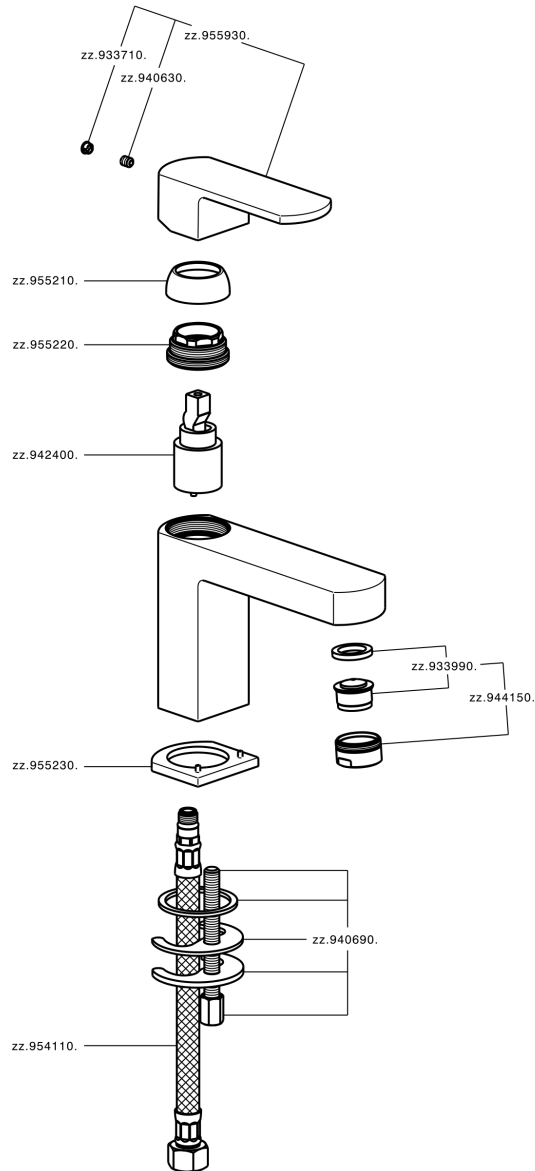

Single lever washbasin mixer DADO_DD000540

DD000540

<https://en.huberitalia.com/single-lever-washbasin-mixer-dado-dd000540>

2026-06-13