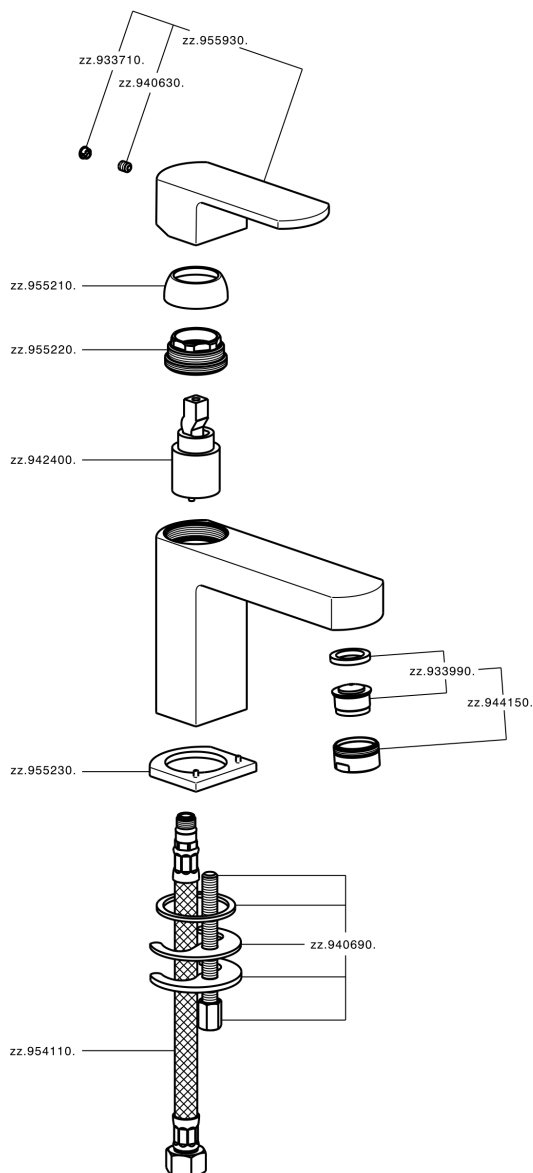

## Single lever washbasin mixer DADO\_DD000540

DD000540

<https://en.huberitalia.com/single-lever-washbasin-mixer-dado-dd000540>

2026-04-08