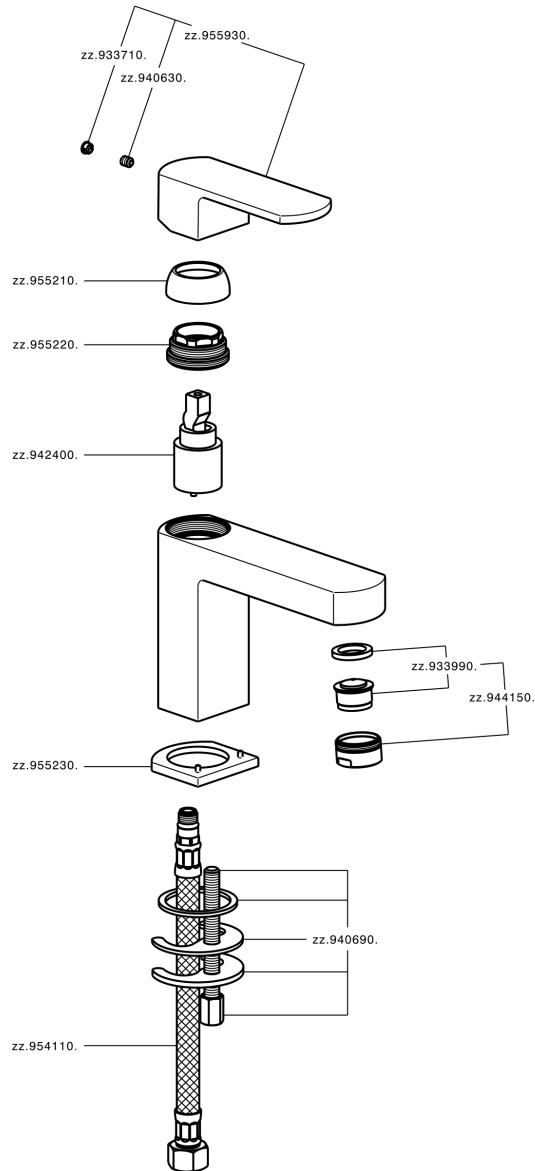

Single lever washbasin mixer DADO_DD000540

MODEL **DD000540**

Single lever washbasin mixer, without automatic pop-up waste, G.3/8" stainless steel flexible hoses

AVAILABLE FINISHINGS

-  **21** 21 Chrome
-  **2B** 2B Polished Nickel
-  **2F** 2F Brushed Nickel
-  **40** 40 Matt Black
-  **4Q** 4Q Matt White

CHARACTERISTICS

Cartridge Spare Parts **ZZ94240000**

25 mm Cartridge

Single lever washbasin mixer DADO_DD000540

DD000540

<https://en.huberitalia.com/single-lever-washbasin-mixer-dado-dd000540>

2026-04-08