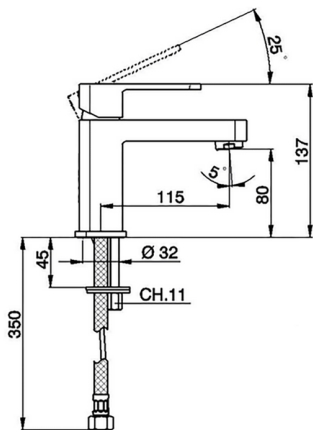

Single lever washbasin mixer DADO_DD000540

MODEL **DD000540**

Single lever washbasin mixer, without automatic pop-up waste, G.3/8" stainless steel flexible hoses

AVAILABLE FINISHINGS

-  **21** 21 Chrome
-  **2B** 2B Polished Nickel
-  **2F** 2F Brushed Nickel
-  **40** 40 Matt Black
-  **4Q** 4Q Matt White

CHARACTERISTICS

Cartridge Spare Parts **ZZ94240000**

25 mm Cartridge

Single lever washbasin mixer DADO_DD000540

DD000540

<https://en.huberitalia.com/single-lever-washbasin-mixer-dado-dd000540>

2026-04-08