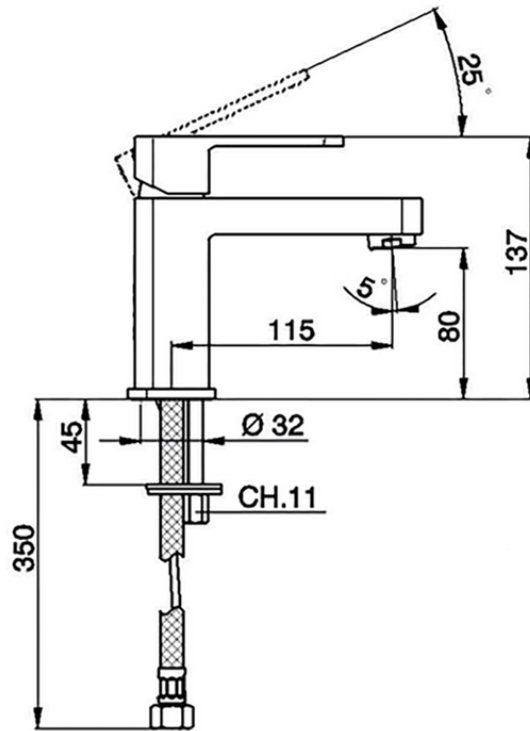

Single lever washbasin mixer DADO_DD000540

DD000540

<https://en.huberitalia.com/single-lever-washbasin-mixer-dado-dd000540>

2026-04-08