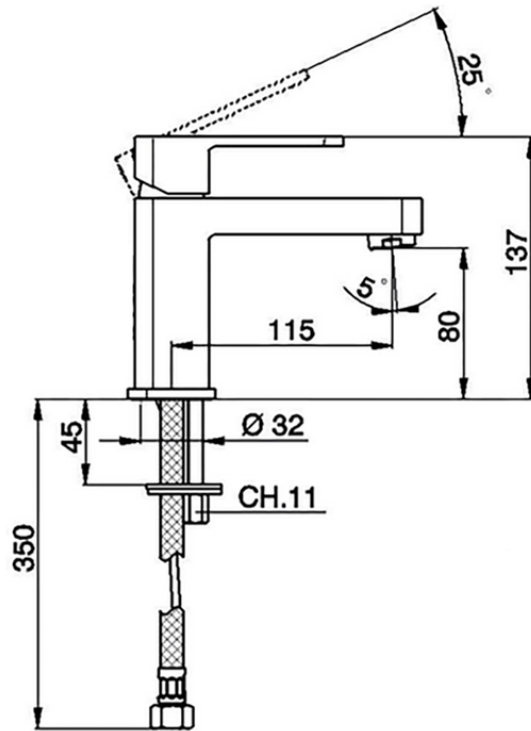

Single lever washbasin mixer DADO_DD000540

DD000540

<https://en.huberitalia.com/single-lever-washbasin-mixer-dado-dd000540>

2026-06-06