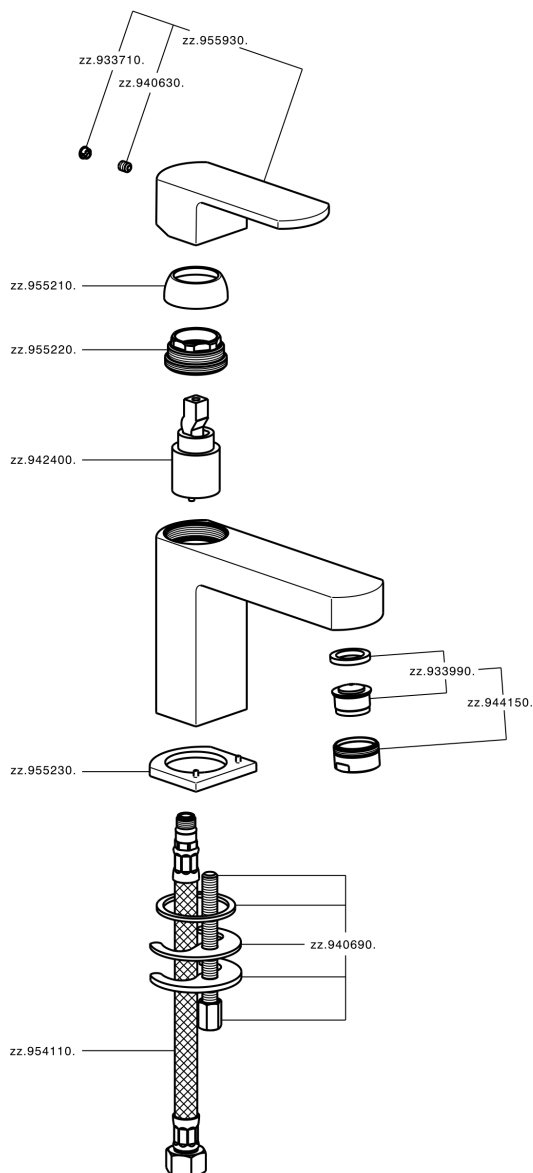

## Single lever washbasin mixer DADO\_DD000540

DD000540

<https://en.huberitalia.com/single-lever-washbasin-mixer-dado-dd000540>

2026-05-15