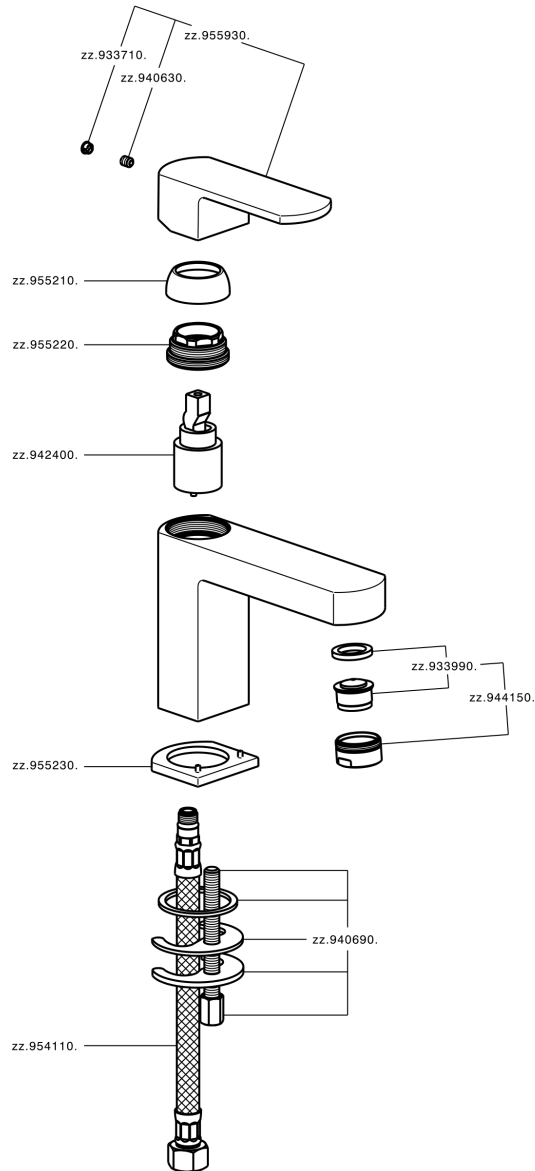

Single lever washbasin mixer DADO_DD000540

DD000540

<https://en.huberitalia.com/single-lever-washbasin-mixer-dado-dd000540>

2026-04-10