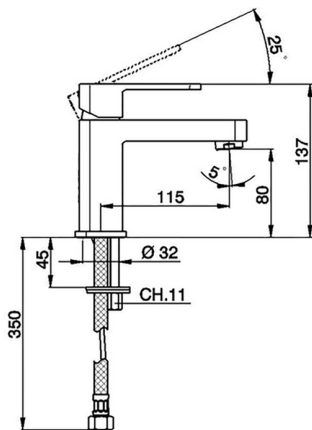

## Single lever washbasin mixer DADO\_DD000540

MODEL **DD000540**

Single lever washbasin mixer, without automatic pop-up waste, G.3/8" stainless steel flexible hoses

### CHARACTERISTICS

Cartridge Spare Parts **ZZ94240000**

**25 mm Cartridge**

## Single lever washbasin mixer DADO\_DD000540

DD000540

<https://en.huberitalia.com/single-lever-washbasin-mixer-dado-dd000540>

2026-04-10