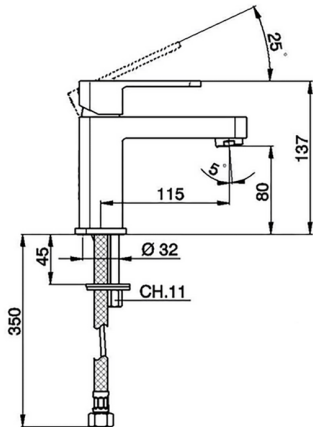

Single lever washbasin mixer DADO_DD000540

MODEL **DD000540**

Single lever washbasin mixer, without automatic pop-up waste, G.3/8" stainless steel flexible hoses

AVAILABLE FINISHINGS

-  **21** 21 Chrome
-  **2B** 2B Polished Nickel
-  **2F** 2F Brushed Nickel
-  **40** 40 Matt Black
-  **4Q** 4Q Matt White

CHARACTERISTICS

Cartridge Spare Parts **ZZ94240000**

25 mm Cartridge

Single lever washbasin mixer DADO_DD000540

DD000540

<https://en.huberitalia.com/single-lever-washbasin-mixer-dado-dd000540>

2026-06-13