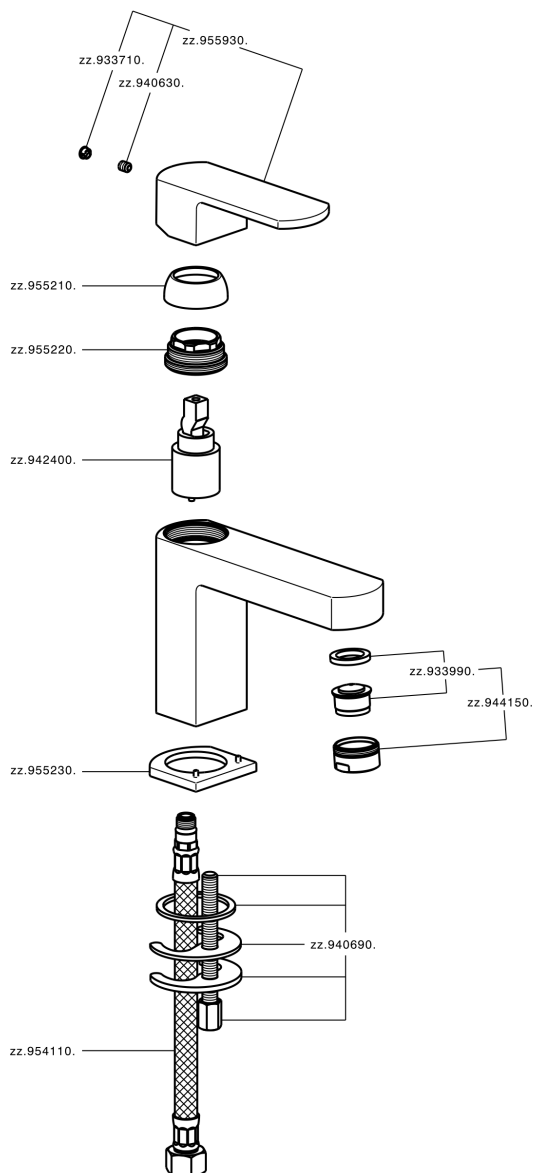

## Single lever washbasin mixer DADO\_DD000540

MODEL **DD000540**

Single lever washbasin mixer, without automatic pop-up waste, G.3/8" stainless steel flexible hoses

### CHARACTERISTICS

Cartridge Spare Parts **ZZ94240000**

**25 mm Cartridge**

## Single lever washbasin mixer DADO\_DD000540

DD000540

<https://en.huberitalia.com/single-lever-washbasin-mixer-dado-dd000540>

2026-04-10