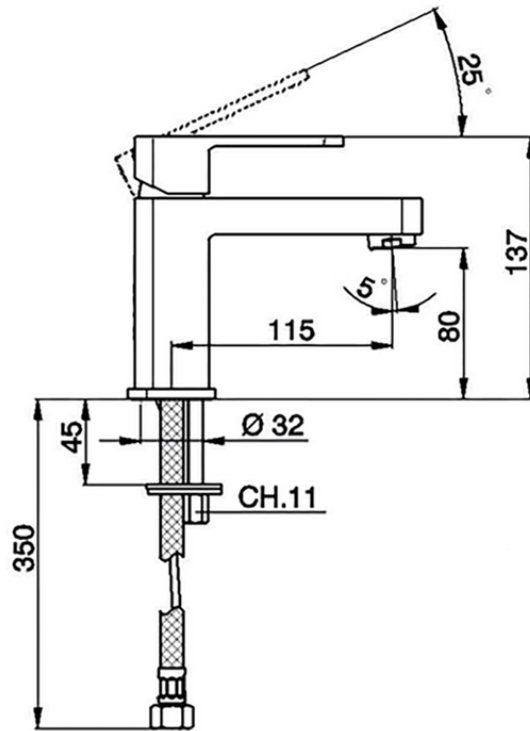

Single lever washbasin mixer DADO_DD000540

DD000540

<https://en.huberitalia.com/single-lever-washbasin-mixer-dado-dd000540>

2026-06-13