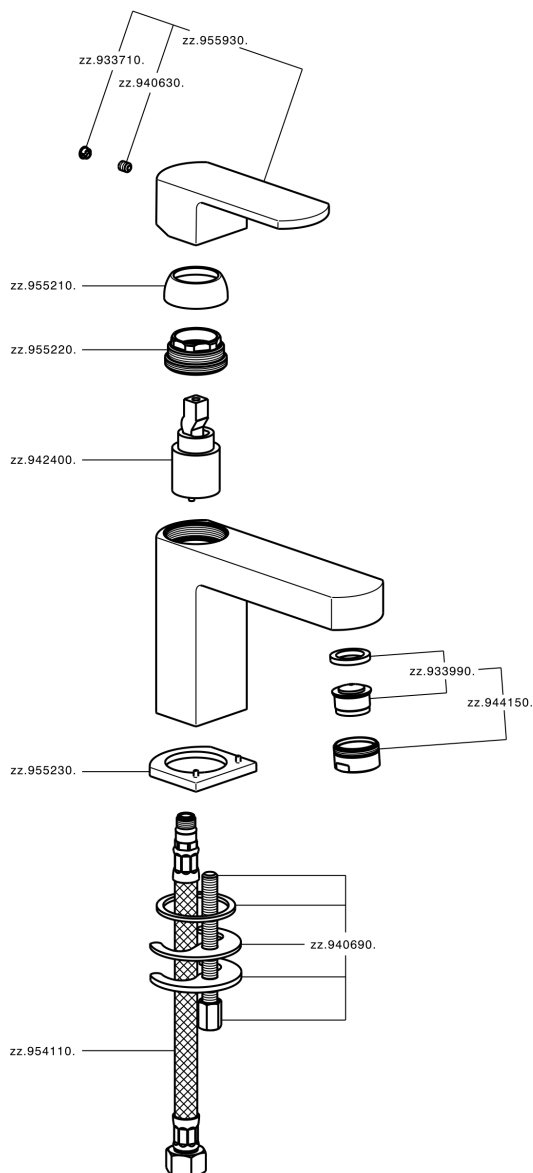

Single lever washbasin mixer DADO_DD000540

DD000540

<https://en.huberitalia.com/single-lever-washbasin-mixer-dado-dd000540>

2026-04-05