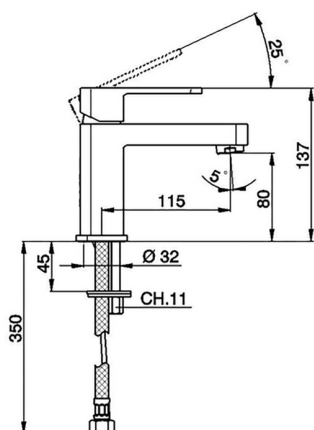

Single lever washbasin mixer DADO_DD000540

MODEL **DD000540**

Single lever washbasin mixer, without automatic pop-up waste, G.3/8" stainless steel flexible hoses

AVAILABLE FINISHINGS

-  **21** 21 Chrome
-  **2B** 2B Polished Nickel
-  **2F** 2F Brushed Nickel
-  **40** 40 Matt Black
-  **4Q** 4Q Matt White

CHARACTERISTICS

Cartridge Spare Parts **ZZ94240000**

25 mm Cartridge

Single lever washbasin mixer DADO_DD000540

DD000540

<https://en.huberitalia.com/single-lever-washbasin-mixer-dado-dd000540>

2026-05-15