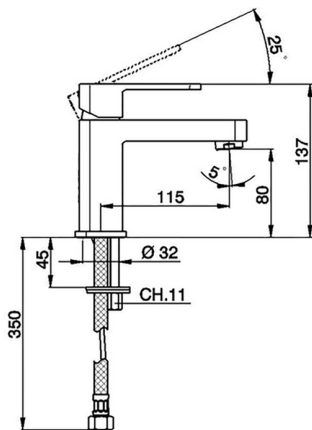

Single lever washbasin mixer DADO_DD000540

MODEL **DD000540**

Single lever washbasin mixer, without automatic pop-up waste, G.3/8" stainless steel flexible hoses

AVAILABLE FINISHINGS

-  **21** 21 Chrome
-  **2B** 2B Polished Nickel
-  **2F** 2F Brushed Nickel
-  **40** 40 Matt Black
-  **4Q** 4Q Matt White

CHARACTERISTICS

Cartridge Spare Parts **ZZ94240000**

25 mm Cartridge

Single lever washbasin mixer DADO_DD000540

DD000540

<https://en.huberitalia.com/single-lever-washbasin-mixer-dado-dd000540>

2026-04-06