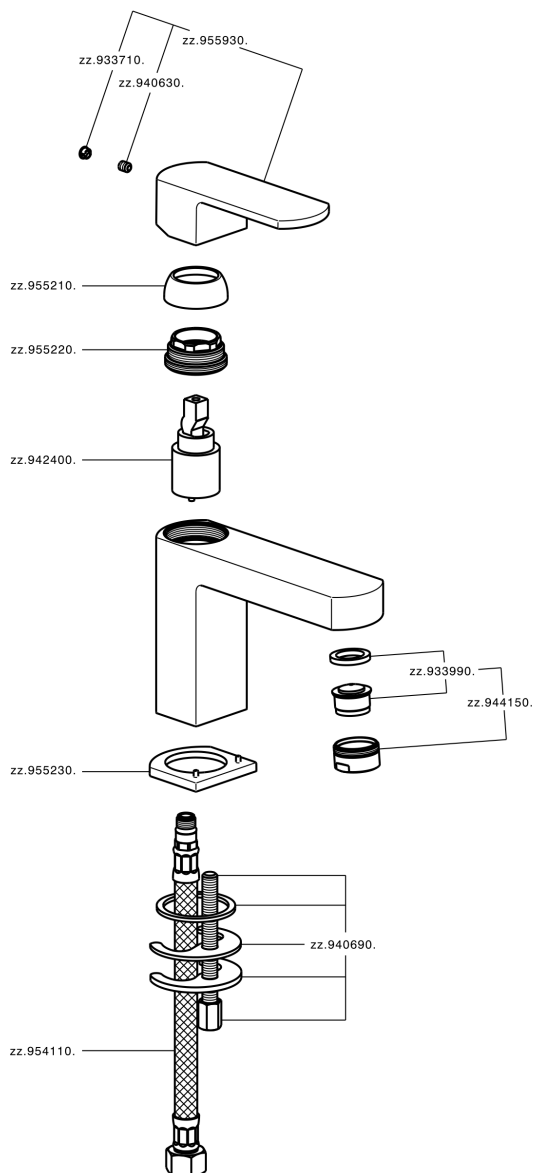

Single lever washbasin mixer DADO_DD000540

MODEL **DD000540**

Single lever washbasin mixer, without automatic pop-up waste, G.3/8" stainless steel flexible hoses

AVAILABLE FINISHINGS

-  **21** 21 Chrome
-  **2B** 2B Polished Nickel
-  **2F** 2F Brushed Nickel
-  **40** 40 Matt Black
-  **4Q** 4Q Matt White

CHARACTERISTICS

Cartridge Spare Parts **ZZ94240000**

25 mm Cartridge

Single lever washbasin mixer DADO_DD000540

DD000540

<https://en.huberitalia.com/single-lever-washbasin-mixer-dado-dd000540>

2026-05-15