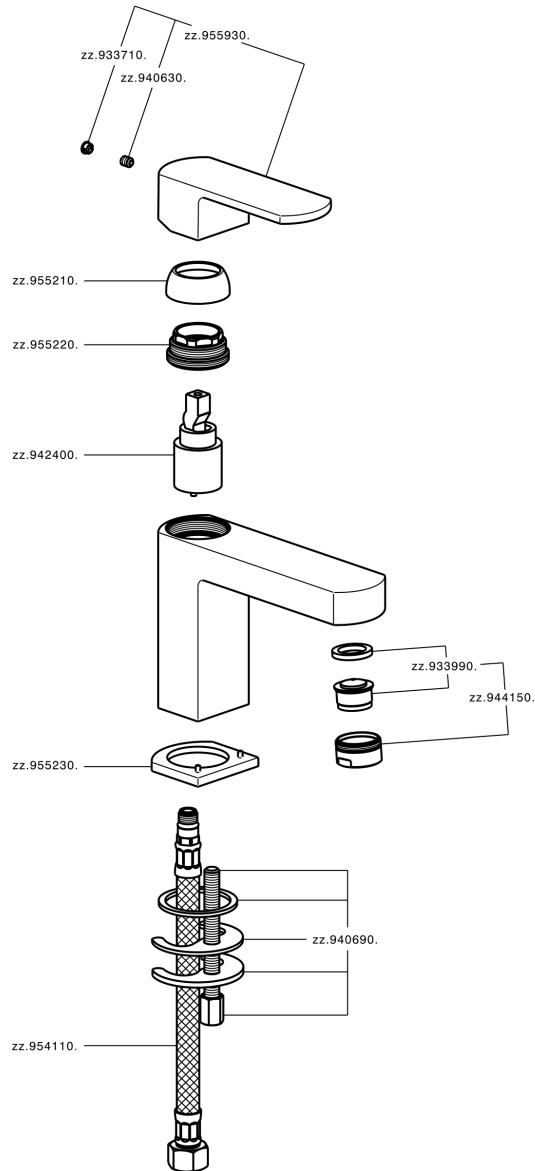

Single lever washbasin mixer DADO_DD000540

MODEL **DD000540**

Single lever washbasin mixer, without automatic pop-up waste, G.3/8" stainless steel flexible hoses

AVAILABLE FINISHINGS

-  **21** 21 Chrome
-  **2B** 2B Polished Nickel
-  **2F** 2F Brushed Nickel
-  **40** 40 Matt Black
-  **4Q** 4Q Matt White

CHARACTERISTICS

Cartridge Spare Parts **ZZ94240000**

25 mm Cartridge

Single lever washbasin mixer DADO_DD000540

DD000540

<https://en.huberitalia.com/single-lever-washbasin-mixer-dado-dd000540>

2026-04-06