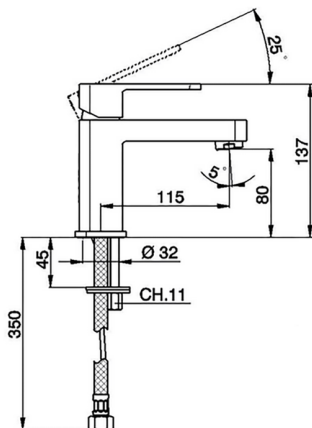

Single lever washbasin mixer DADO_DD000540

MODEL **DD000540**

Single lever washbasin mixer, without automatic pop-up waste, G.3/8" stainless steel flexible hoses

AVAILABLE FINISHINGS

-  **21** 21 Chrome
-  **2B** 2B Polished Nickel
-  **2F** 2F Brushed Nickel
-  **40** 40 Matt Black
-  **4Q** 4Q Matt White

CHARACTERISTICS

Cartridge Spare Parts **ZZ94240000**

25 mm Cartridge

Single lever washbasin mixer DADO_DD000540

DD000540

<https://en.huberitalia.com/single-lever-washbasin-mixer-dado-dd000540>

2026-06-06