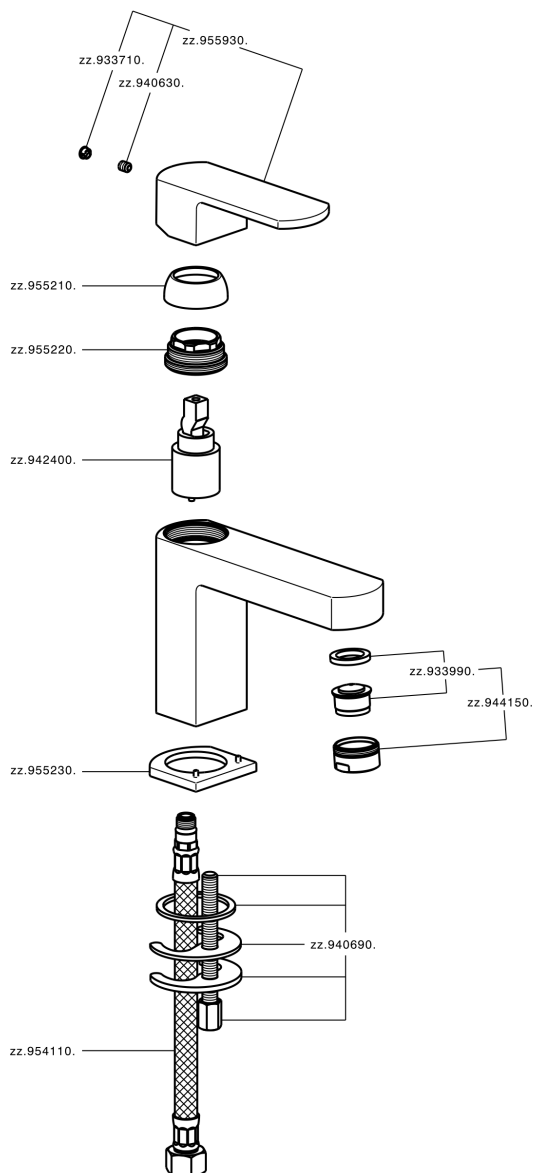

Single lever washbasin mixer DADO_DD000540

MODEL **DD000540**

Single lever washbasin mixer, without automatic pop-up waste, G.3/8" stainless steel flexible hoses

AVAILABLE FINISHINGS

-  **21** 21 Chrome
-  **2B** 2B Polished Nickel
-  **2F** 2F Brushed Nickel
-  **40** 40 Matt Black
-  **4Q** 4Q Matt White

CHARACTERISTICS

Cartridge Spare Parts **ZZ94240000**

25 mm Cartridge

Single lever washbasin mixer DADO_DD000540

DD000540

<https://en.huberitalia.com/single-lever-washbasin-mixer-dado-dd000540>

2026-06-06