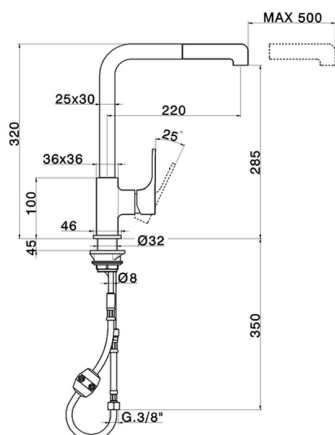

Single lever sink mixer ES with pull out handspray KITCHEN_CU100575

MODEL **CU100575**

Single lever sink mixer ES with pull out handspray, swivel spout, 2 sprays handshower, 175 cm. Nylon Flexible hoses

AVAILABLE FINISHINGS

-  **21** 21 Chrome
-  **2B** 2B Polished Nickel
-  **2F** 2F Brushed Nickel
-  **40** 40 Matt Black

CHARACTERISTICS

Cartridge Spare Parts **ZZ96691000**

25 mm Cartridge

EnergySave

Thanks to the EnergySave device, only cold water will be drawn if the lever is operated in the central position, so that the water heater will not be engaged and no hot water wasted, leading to considerable savings in energy and costs. The temperature can be adjusted by rotating the lever to the left, until the desired temperature is reached.