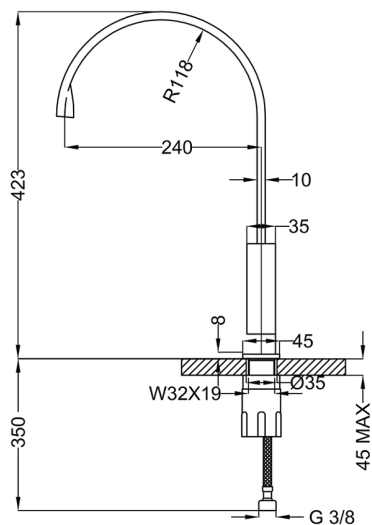

Single Lever basin/sink mixer KITCHEN_NE000534

MODEL **NE000534**

Single Lever basin/sink mixer, swivel spout, without pop-up waste, G.3/8" stainless steel flexible hoses

AVAILABLE FINISHINGS

-  **21** 21 Chrome
-  **2F** 2F Brushed Nickel
-  **40** 40 Matt Black
-  **4Q** 4Q Matt White

CHARACTERISTICS

Cartridge Spare Parts **ZZ96550000**

25 mm Cartridge

2024-11-24