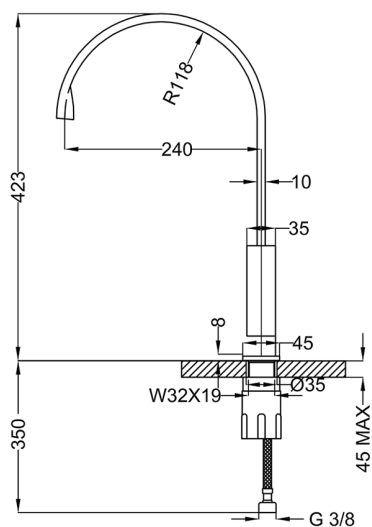

## Single Lever basin/sink mixer KITCHEN\_NE000534

MODEL **NE000534**

Single Lever basin/sink mixer, swivel spout, without pop-up waste, G.3/8" stainless steel flexible hoses

### CHARACTERISTICS

Cartridge Spare Parts **ZZ96550000**

**25 mm Cartridge**

2024-11-23