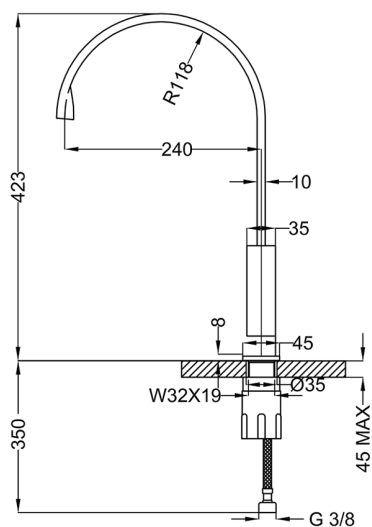

## Single Lever basin/sink mixer KITCHEN\_NE000534

MODEL **NE000534**

Single Lever basin/sink mixer, swivel spout, without pop-up waste, G.3/8" stainless steel flexible hoses

### CHARACTERISTICS

Cartridge Spare Parts **ZZ96550000**

**25 mm Cartridge**

2024-11-24