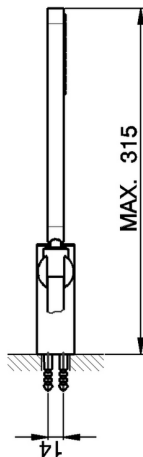

AVAILABLE FINISHINGS

- **21** 21 Chrome
- **2B** 2B Polished Nickel
- **2F** 2F Brushed Nickel
- **40** 40 Matt Black
- **4Q** 4Q Matt White