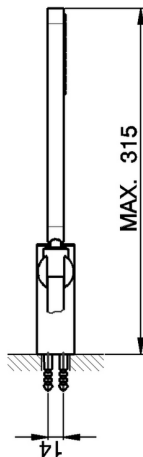

Levity shower set SHOWER_SS018150

MODEL **SS018150**

Levity shower set, Wall mounted adjustable handshower bracket, ABS minimalistic one spray handshower, 150 cm SUPREME smooth flexible hose

AVAILABLE FINISHINGS

-  **21** 21 Chrome
-  **2B** 2B Polished Nickel
-  **2F** 2F Brushed Nickel
-  **40** 40 Matt Black
-  **4Q** 4Q Matt White

CHARACTERISTICS

2026-04-28