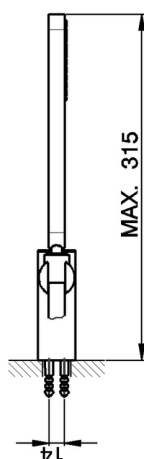

Levity shower set SHOWER_SS018150

MODEL **SS018150**

Levity shower set, Wall mounted adjustable handshower bracket, ABS minimalistic one spray handshower, 150 cm SUPREME smooth flexible hose

AVAILABLE FINISHINGS

-  **21** 21 Chrome
-  **2B** 2B Polished Nickel
-  **2F** 2F Brushed Nickel
-  **40** 40 Matt Black
-  **4Q** 4Q Matt White

CHARACTERISTICS

2026-04-30