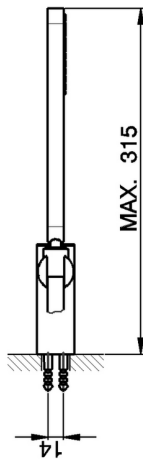

Levity shower set SHOWER_SS018150

MODEL **SS018150**

Levity shower set, Wall mounted adjustable handshower bracket, ABS minimalistic one spray handshower, 150 cm SUPREME smooth flexible hose

AVAILABLE FINISHINGS

-  **21** 21 Chrome
-  **2B** 2B Polished Nickel
-  **2F** 2F Brushed Nickel
-  **40** 40 Matt Black
-  **4Q** 4Q Matt White

CHARACTERISTICS

2026-06-29