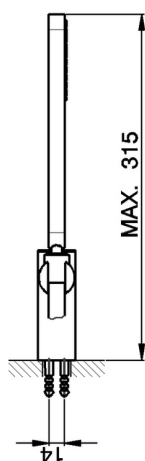

AVAILABLE FINISHINGS

- **21** 21 Chrome
- **2B** 2B Polished Nickel
- **2F** 2F Brushed Nickel
- **40** 40 Matt Black
- **4Q** 4Q Matt White