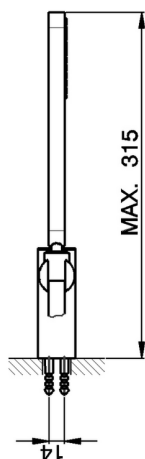

Levity shower set SHOWER_SS018150

MODEL **SS018150**

Levity shower set, Wall mounted adjustable handshower bracket, ABS minimalistic one spray handshower, 150 cm SUPREME smooth flexible hose

AVAILABLE FINISHINGS

-  **21** 21 Chrome
-  **2B** 2B Polished Nickel
-  **2F** 2F Brushed Nickel
-  **40** 40 Matt Black
-  **4Q** 4Q Matt White

CHARACTERISTICS

2026-04-29