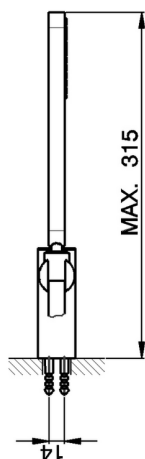

Levity shower set SHOWER_SS018150

MODEL **SS018150**

Levity shower set, Wall mounted adjustable handshower bracket, ABS minimalistic one spray handshower, 150 cm SUPREME smooth flexible hose

AVAILABLE FINISHINGS

-  **21** 21 Chrome
-  **2B** 2B Polished Nickel
-  **2F** 2F Brushed Nickel
-  **40** 40 Matt Black
-  **4Q** 4Q Matt White

CHARACTERISTICS

2026-06-13