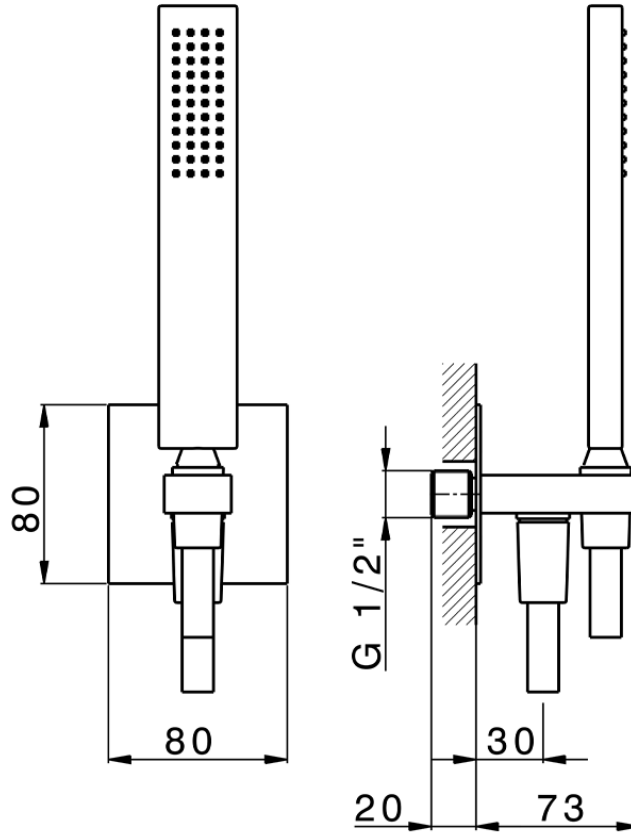

## Shower set with wall elbow PUSH&SHOWER\_SS0G5120

SS0G5120

<https://en.huberitalia.com/shower-set-with-wall-elbow-pushshower-ss0g5120>

2024-11-15