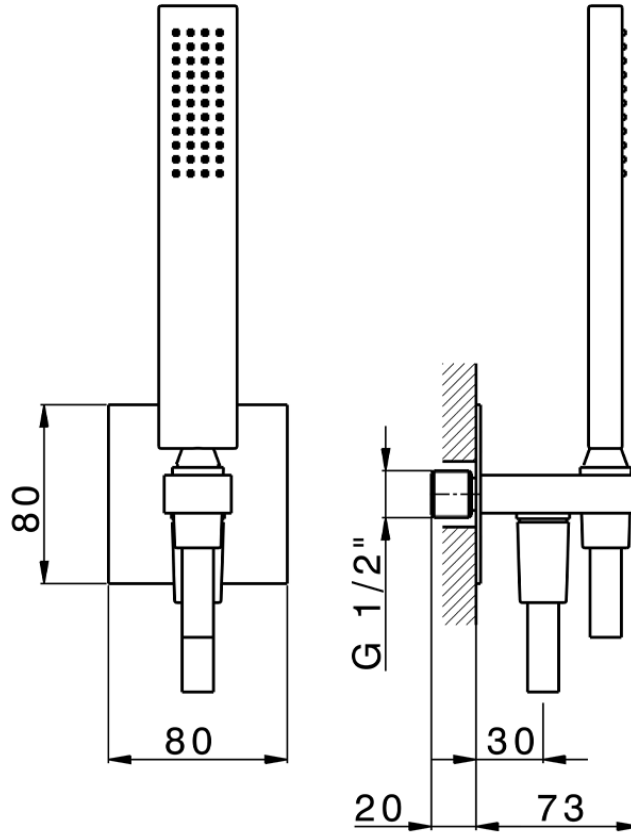

Shower set with wall elbow PUSH&SHOWER_SS0G5120

SS0G5120

<https://en.huberitalia.com/shower-set-with-wall-elbow-pushshower-ss0g5120>

2024-11-15