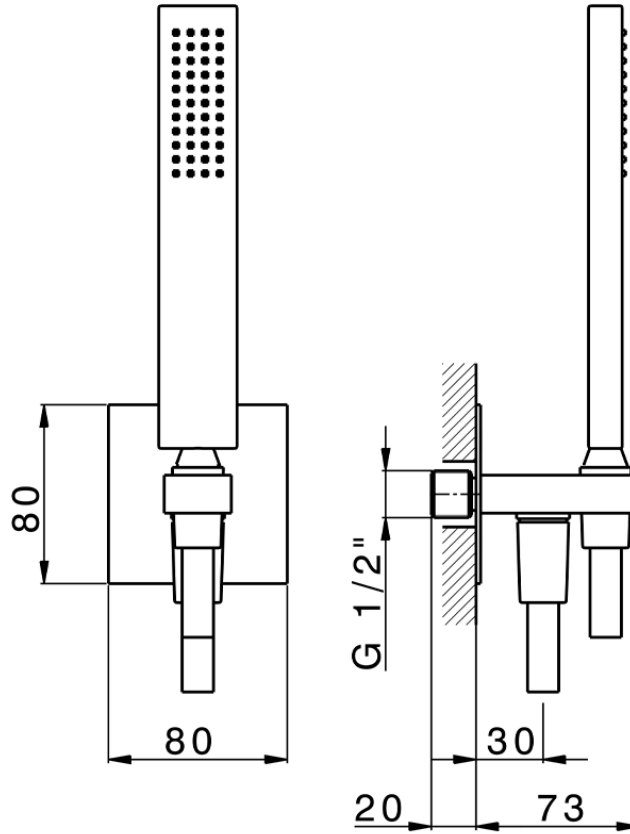

Shower set with wall elbow PUSH&SHOWER_SS0G5120

SS0G5120

<https://en.huberitalia.com/shower-set-with-wall-elbow-pushshower-ss0g5120>

2024-11-15