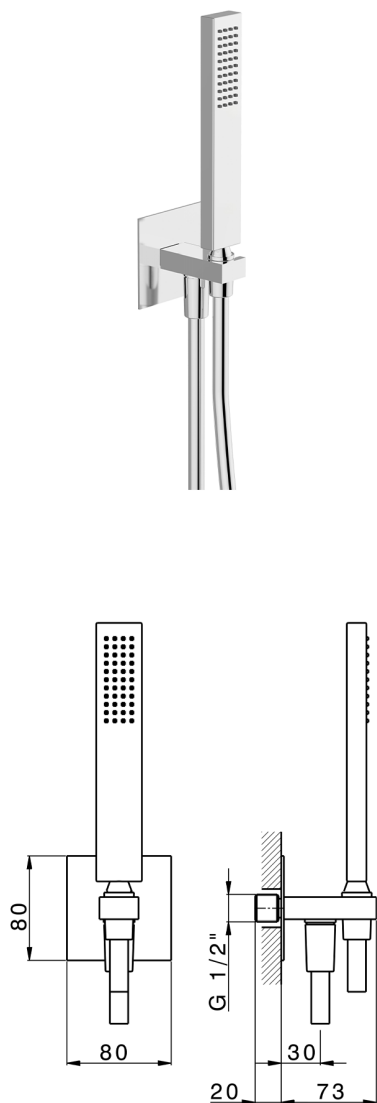

## Shower set with wall elbow PUSH&SHOWER\_SS0G5120

MODEL **SS0G5120**

Shower set with wall elbow, wall mounted handshower holder, 35x15mm Brass minimal one spray handshower, 80x80mm square plate, 150cm smooth SUPREME flexible hose

### AVAILABLE FINISHINGS

-  **21** 21 Chrome
-  **24** 24 Gold
-  **26** 26 Old Copper
-  **2B** 2B Polished Nickel
-  **2F** 2F Brushed Nickel
-  **2W** 2W Brushed Gold
-  **3W** 3W Brushed Black Titanium
-  **5G** 5G Rose Gold
-  **40** 40 Matt Black