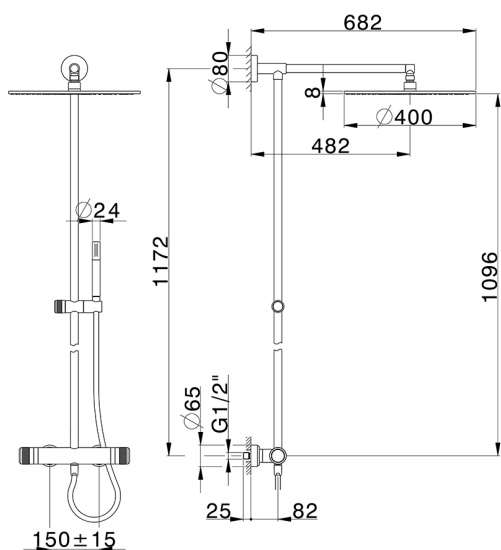

## 2-function Thermostatic shower set CHRONOS\_CRC78030

MODEL **CRC78030**

2-function Thermostatic shower set, 2-outlet devia stop, not adjustable column, sliding handshower holder, Brass D.24mm minimalistic one spray handshower, D.400 mm 8 mm Brass thick round showerhead, 150 cm SUPREME smooth flexible hose

### CHARACTERISTICS

Cartridge Spare Parts **22.04A.AR - ZZ97279004**

**Argo 2 (long filter) Thermostatic Valve**

#### DeviaStop

The Huber Devia Stop technology allows to adjust the water flow and to direct it to the selected output point (overhead soaker, hand shower, etc).