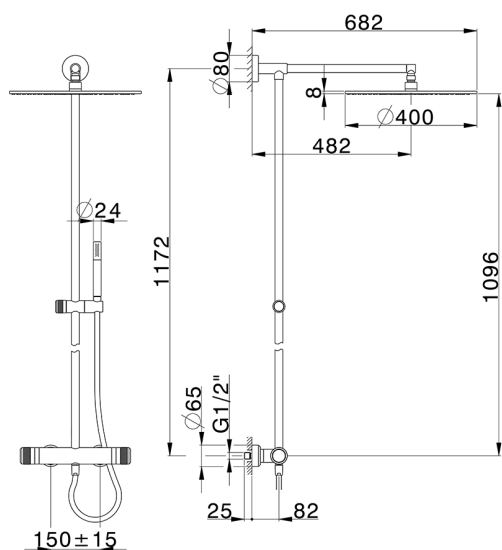

2-function Thermostatic shower set CHRONOS_CRC78030

MODEL **CRC78030**

2-function Thermostatic shower set, 2-outlet devia stop, not adjustable column, sliding handshower holder, Brass D.24mm minimalistic one spray handshower, D.400 mm 8 mm Brass thick round showerhead, 150 cm SUPREME smooth flexible hose

AVAILABLE FINISHINGS

-  **21** 21 Chrome
-  **2F** 2F Brushed Nickel
-  **2Q** 2Q Black Titanium

CHARACTERISTICS

Cartridge Spare Parts **22.04A.AR - ZZ97279004**

Argo 2 (long filter) Thermostatic Valve

DeviaStop

The Huber Devia Stop technology allows to adjust the water flow and to direct it to the selected output point (overhead soaker, hand shower, etc).

SafeTouch

The Huber SafeTouch system maintains the mixer body cool to the touch during operation.