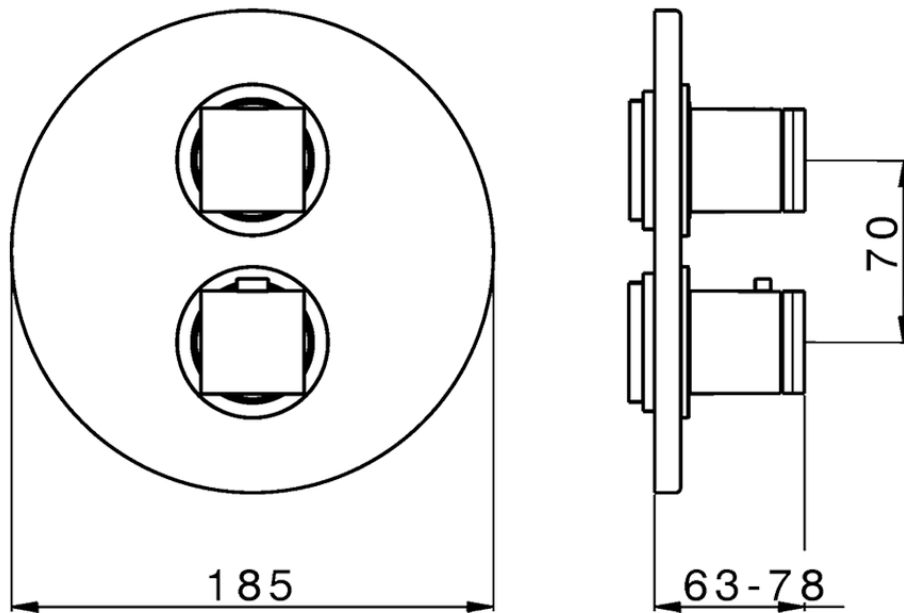

Exposed part for con thermo shower valve, 2-outlet THERMO_DD018100

DD018100

<https://en.huberitalia.com/exposed-part-for-con-thermo-shower-valve-2-outlet-thermo-dd018100>

Piastra/Plate/Plaque/Platte/Placa

2-3mm: XX 25-40 YY 76-91

10 mm: XX 16-31 YY 65-80

ZB018101

<https://en.huberitalia.com/2-outlet-concealed-thermostatic-shower-valve-concealed-zb018101>

2025-01-05