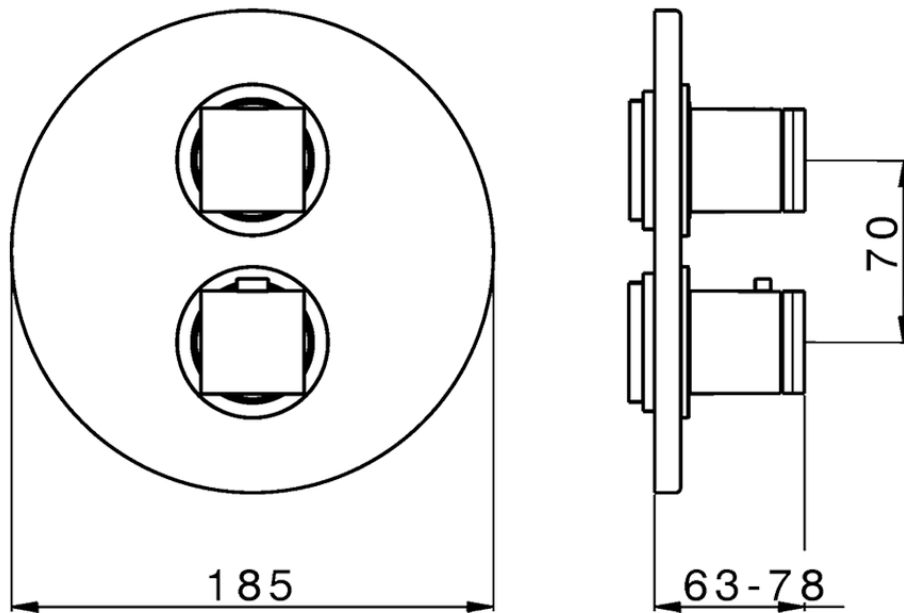

## Exposed part for con thermo shower valve, 2-outlet THERMO\_DD018100

DD018100

<https://en.huberitalia.com/exposed-part-for-con-thermo-shower-valve-2-outlet-thermo-dd018100>

## Piastra/Plate/Plaque/Platte/Placa

2-3mm: XX 25-40 YY 76-91

10 mm: XX 16-31 YY 65-80

ZB018101

<https://en.huberitalia.com/2-outlet-concealed-thermostatic-shower-valve-concealed-zb018101>

2025-01-02