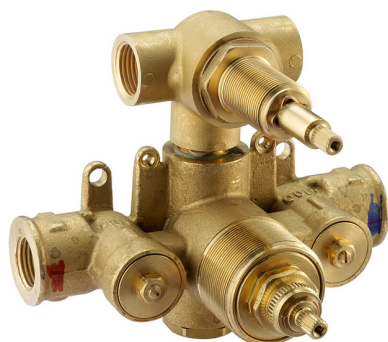

## Exposed part for con thermo shower valve, 2-outlet THERMO\_DD018100

MODEL **DD018100**

Exposed part for 2-outlet thermostatic mixer, with 2 outlet diverter, without concealed part, for item ZB018101

## 2-outlet Concealed thermostatic shower valve CONCEALED\_ZB018101

MODEL **ZB018101**

2-outlet Concealed thermostatic mixer, with 2-outlet diverter, without trim kit

AVAILABLE FINISHINGS

**04** 04 Without finishing

CHARACTERISTICS

Installation **Concealed**

Cartridge Spare Parts **24.04A.PP**

**8x20 Plus P Thermostatic Valve**

Concealed **1**

Piastra/Plate/Plaque/Platte/Placa

2-3mm: XX 25-40 YY 76-91

10 mm: XX 16-31 YY 65-80

### DeviaStop

The Huber Devia Stop technology allows to adjust the water flow and to direct it to the selected output point (overhead soaker, hand shower, etc).