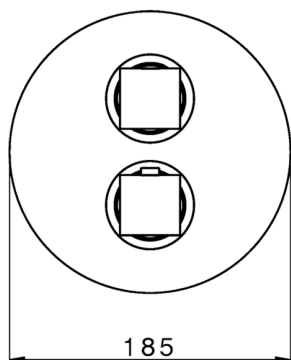

Exposed part for con thermo shower valve, 2-outlet THERMO_DD018100

MODEL **DD018100**

Exposed part for 2-outlet thermostatic mixer, with 2 outlet diverter, without concealed part, for item ZB018101

AVAILABLE FINISHINGS

- **21** 21 Chrome
- **2B** 2B Polished Nickel
- **2F** 2F Brushed Nickel
- **40** 40 Matt Black
- **4Q** 4Q Matt White

CHARACTERISTICS

Installation **Concealed**
Required concealed parts **ZB018101**

Thermostatic

The Huber thermostatic is your personal water manager, helping you to handle, control and save water and energy.