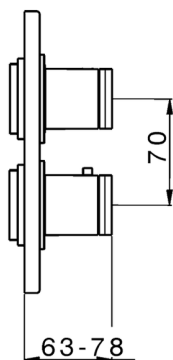

Exposed part for con thermo shower valve, 2-outlet THERMO_DD018100

MODEL **DD018100**

Exposed part for 2-outlet thermostatic mixer, with 2 outlet diverter, without concealed part, for item ZB018101

AVAILABLE FINISHINGS

- **21** 21 Chrome
- **2B** 2B Polished Nickel
- **2F** 2F Brushed Nickel
- **40** 40 Matt Black
- **4Q** 4Q Matt White

CHARACTERISTICS

Installation **Concealed**
Required concealed parts **ZB018101**

Thermostatic

The Huber thermostatic is your personal water manager, helping you to handle, control and save water and energy.