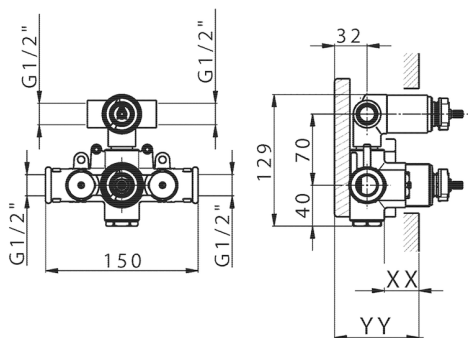

## 2-outlet Concealed thermostatic shower valve CONCEALED\_ZB018101

MODEL **ZB018101**

2-outlet Concealed thermostatic mixer, with 2-outlet diverter, without trim kit

AVAILABLE FINISHINGS

**04** 04 Without finishing

CHARACTERISTICS

Installation **Concealed**

Cartridge Spare Parts **24.04A.PP**

**8x20 Plus P Thermostatic Valve**

Concealed **1**

Piastra/Plate/Plaque/Platte/Placa

2-3mm: XX 25-40 YY 76-91

10 mm: XX 16-31 YY 65-80