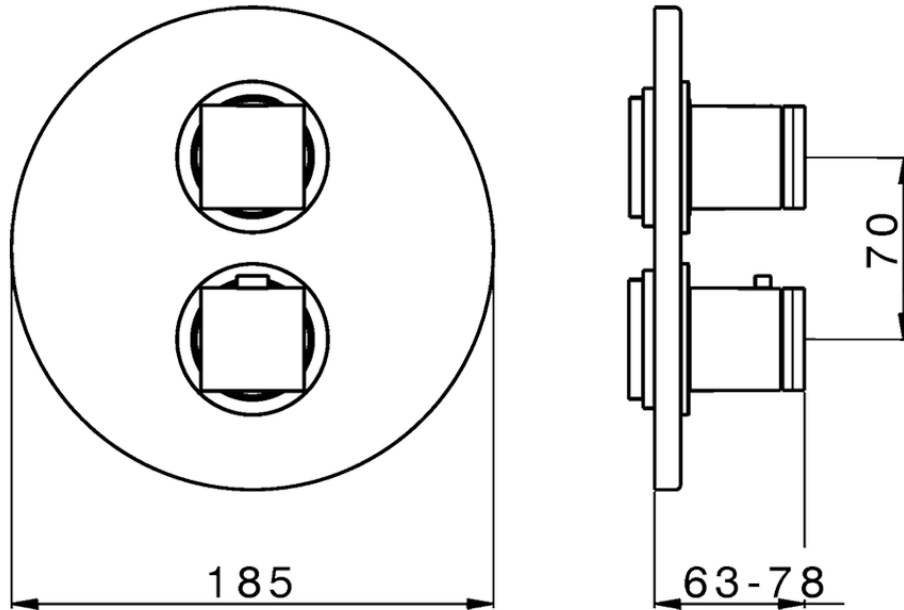

## Exposed part for con thermo shower valve, 2-outlet THERMO\_DD018100

DD018100

<https://en.huberitalia.com/exposed-part-for-con-thermo-shower-valve-2-outlet-thermo-dd018100>

## Piastra/Plate/Plaque/Platte/Placa

2-3mm: XX 25-40 YY 76-91

10 mm: XX 16-31 YY 65-80

ZB018101

<https://en.huberitalia.com/2-outlet-concealed-thermostatic-shower-valve-concealed-zb018101>

2025-01-05