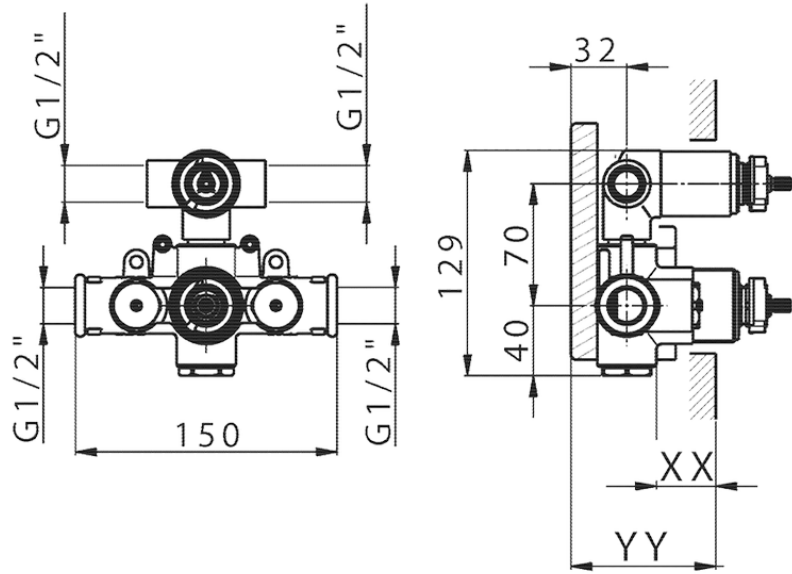

## Exposed part for con thermo shower valve, 2-outlet THERMO\_DD018100

DD018100

<https://en.huberitalia.com/exposed-part-for-con-thermo-shower-valve-2-outlet-thermo-dd018100>

## Piastra/Plate/Plaque/Platte/Placa

2-3mm: XX 25-40 YY 76-91

10 mm: XX 16-31 YY 65-80

ZB018101

<https://en.huberitalia.com/2-outlet-concealed-thermostatic-shower-valve-concealed-zb018101>

2025-01-05