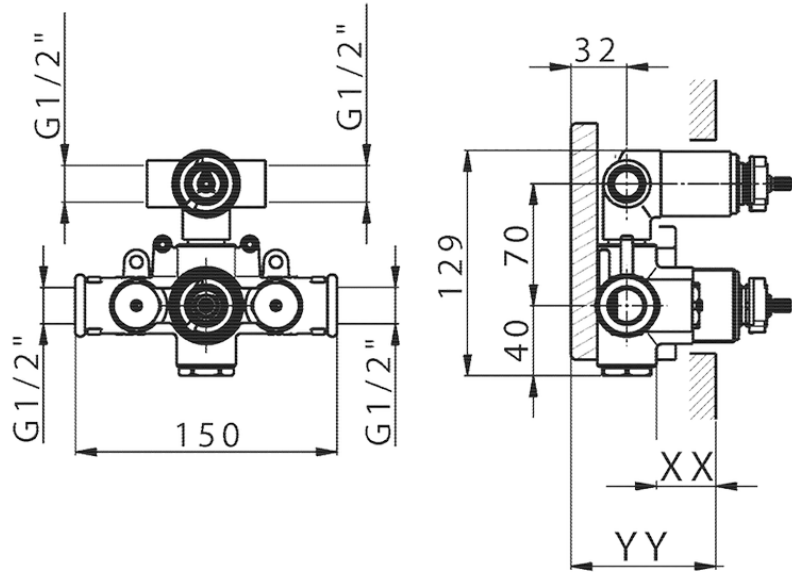

Exposed part for con thermo shower valve, 2-outlet THERMO_DD018100

DD018100

<https://en.huberitalia.com/exposed-part-for-con-thermo-shower-valve-2-outlet-thermo-dd018100>

Piastra/Plate/Plaque/Platte/Placa

2-3mm: XX 25-40 YY 76-91

10 mm: XX 16-31 YY 65-80

ZB018101

<https://en.huberitalia.com/2-outlet-concealed-thermostatic-shower-valve-concealed-zb018101>

2025-01-05