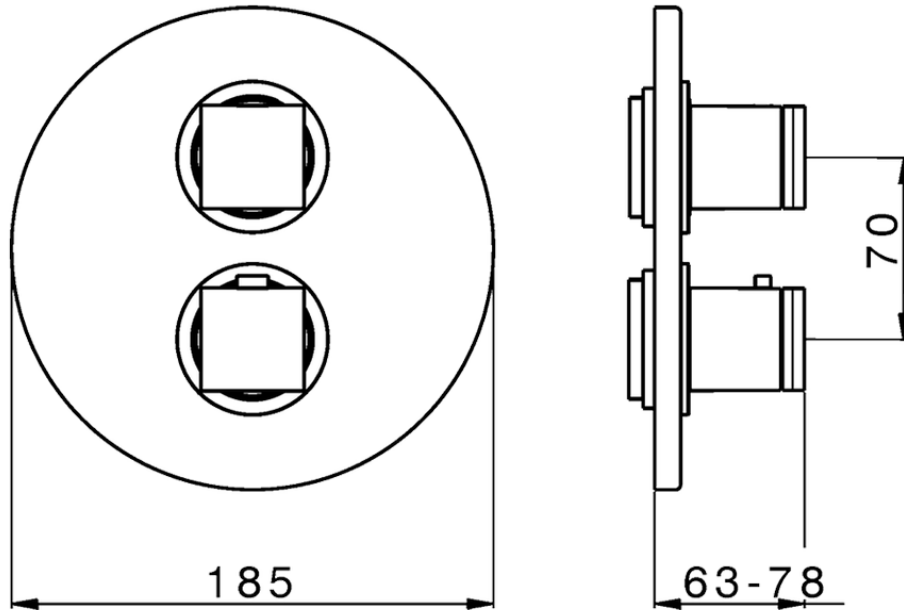

Exposed part for con thermo shower valve, 2-outlet THERMO_DD018100

DD018100

<https://en.huberitalia.com/exposed-part-for-con-thermo-shower-valve-2-outlet-thermo-dd018100>

Piastra/Plate/Plaque/Platte/Placa

2-3mm: XX 25-40 YY 76-91

10 mm: XX 16-31 YY 65-80

ZB018101

<https://en.huberitalia.com/2-outlet-concealed-thermostatic-shower-valve-concealed-zb018101>

2025-01-05