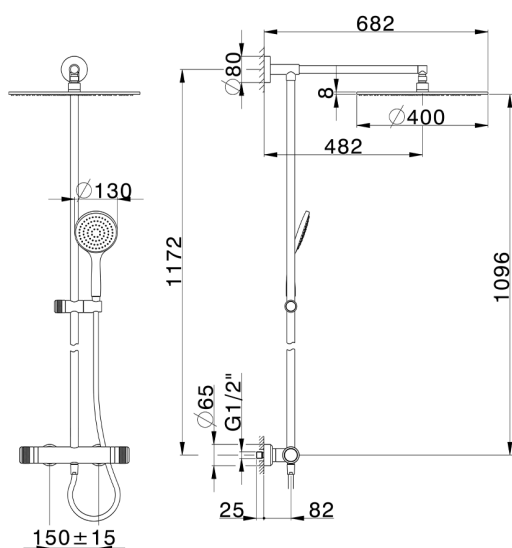

## 2-function Thermostatic shower set COLUMNS\_CRC78010

MODEL **CRC78010**

2-function Thermostatic shower set, 2-outlet devia stop, not adjustable column, sliding handshower holder, 130 mm ABS Emotion one spray handshower, D.400 mm 8 mm Brass thick round showerhead, 150 cm SUPREME smooth flexible hose

### CHARACTERISTICS

Cartridge Spare Parts **22.04A.AR - ZZ97279004**

**Argo 2 (long filter) Thermostatic Valve**

#### DeviaStop

The Huber Devia Stop technology allows to adjust the water flow and to direct it to the selected output point (overhead soaker, hand shower, etc).